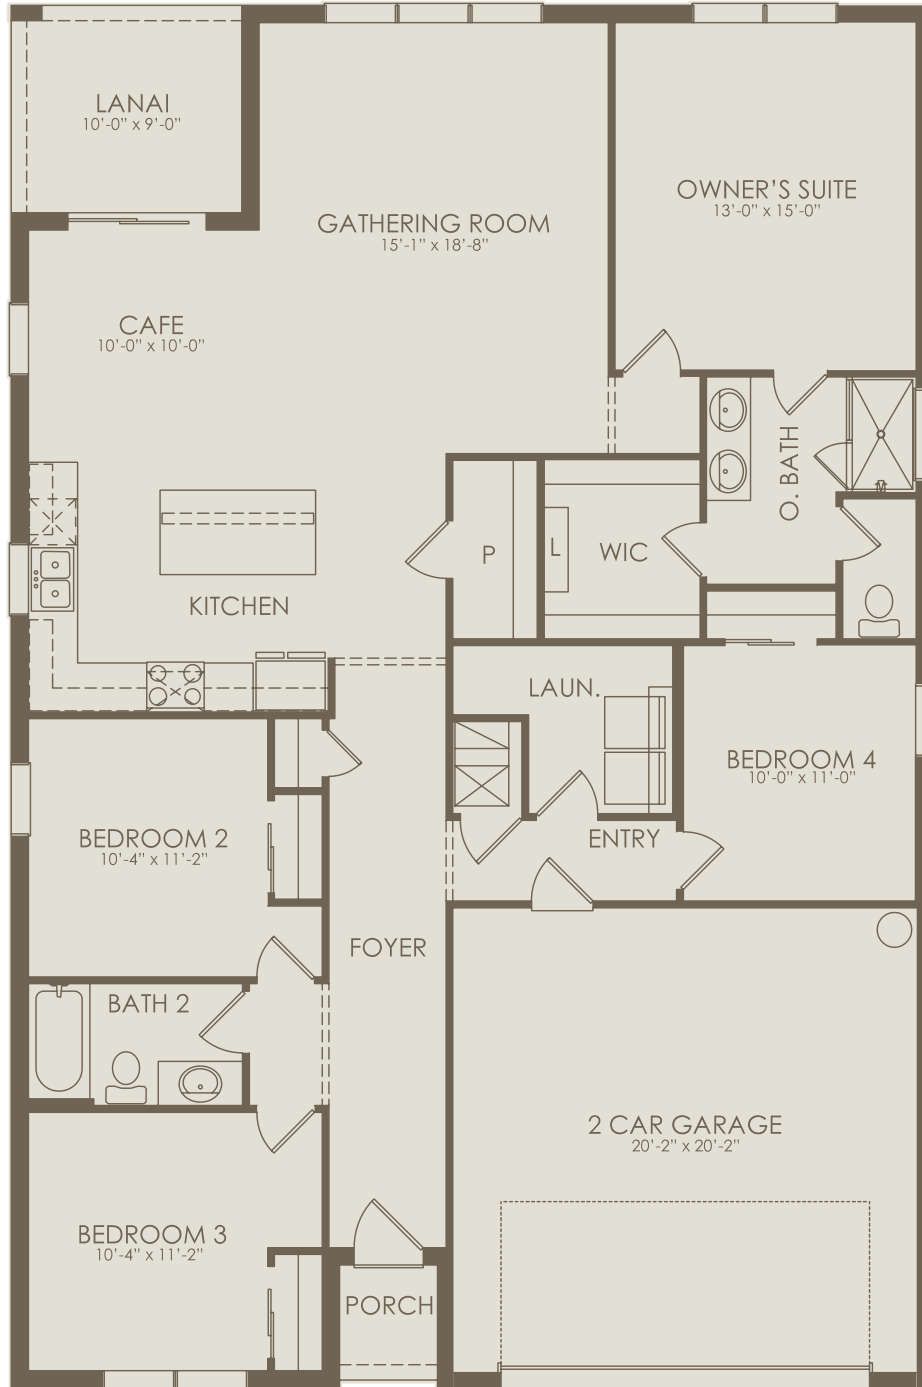

Floor 1

Options not selected include : 4' Garage Extension, Tray Ceiling at Gathering Room, Kitchen with Built-Ins, Covered Lanai Extension, Outdoor Kitchen Prep at Lanai, Patio Extension, Sink at Laundry, Optional Seat in Shower, Dropped Tray Ceiling at Owner's Suite

For this application, the company does not warrant or assume any legal liability or responsibility for the accuracy, completeness, or usefulness of any information, apparatus, product, or process disclosed. Base floor plan subject to change based on elevation selected.