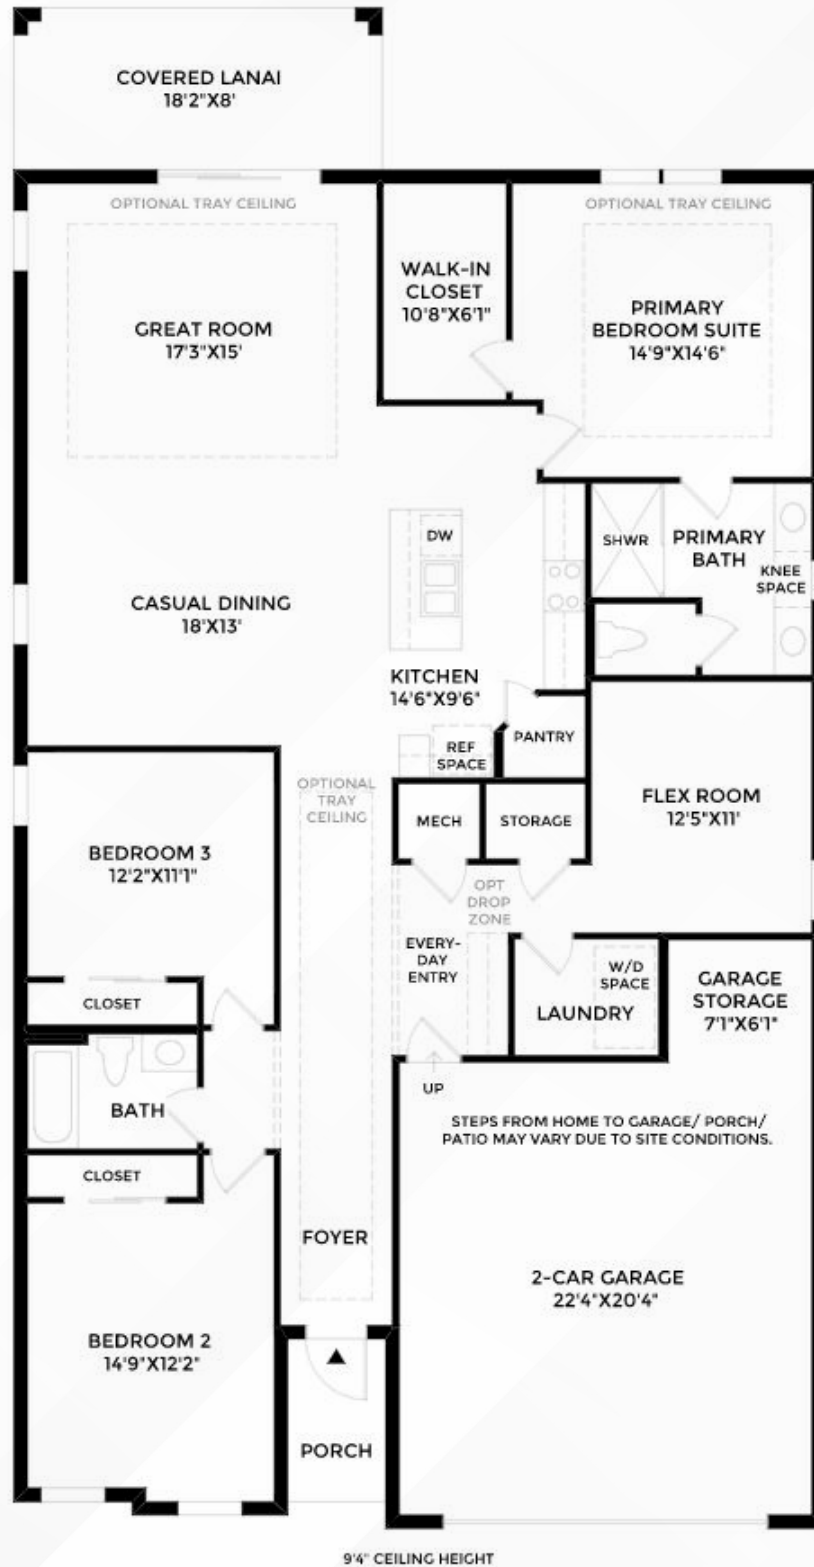

# BIRCHWOOD (LAGO COLLECTION) FLOORPLAN

A FLOOR PLAN  
DESIGNED FOR  
THE WAY YOU LIVE

**REGENCY**  
AT BABCOCK RANCH