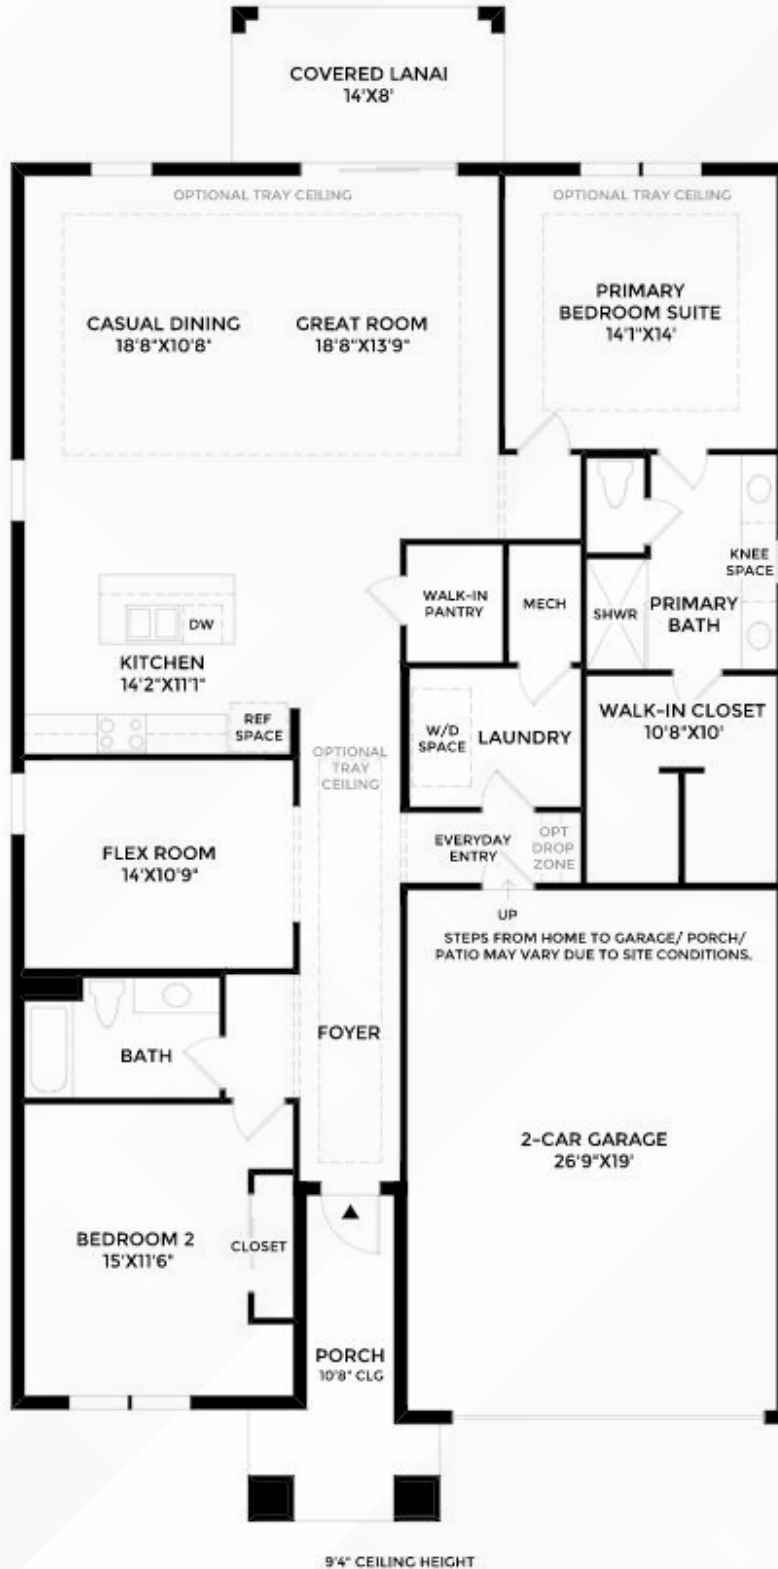

FLATWOOD (LAGO COLLECTION) FLOORPLAN

A FLOOR PLAN
DESIGNED FOR
THE WAY YOU LIVE

REGENCY
AT BABCOCK RANCH