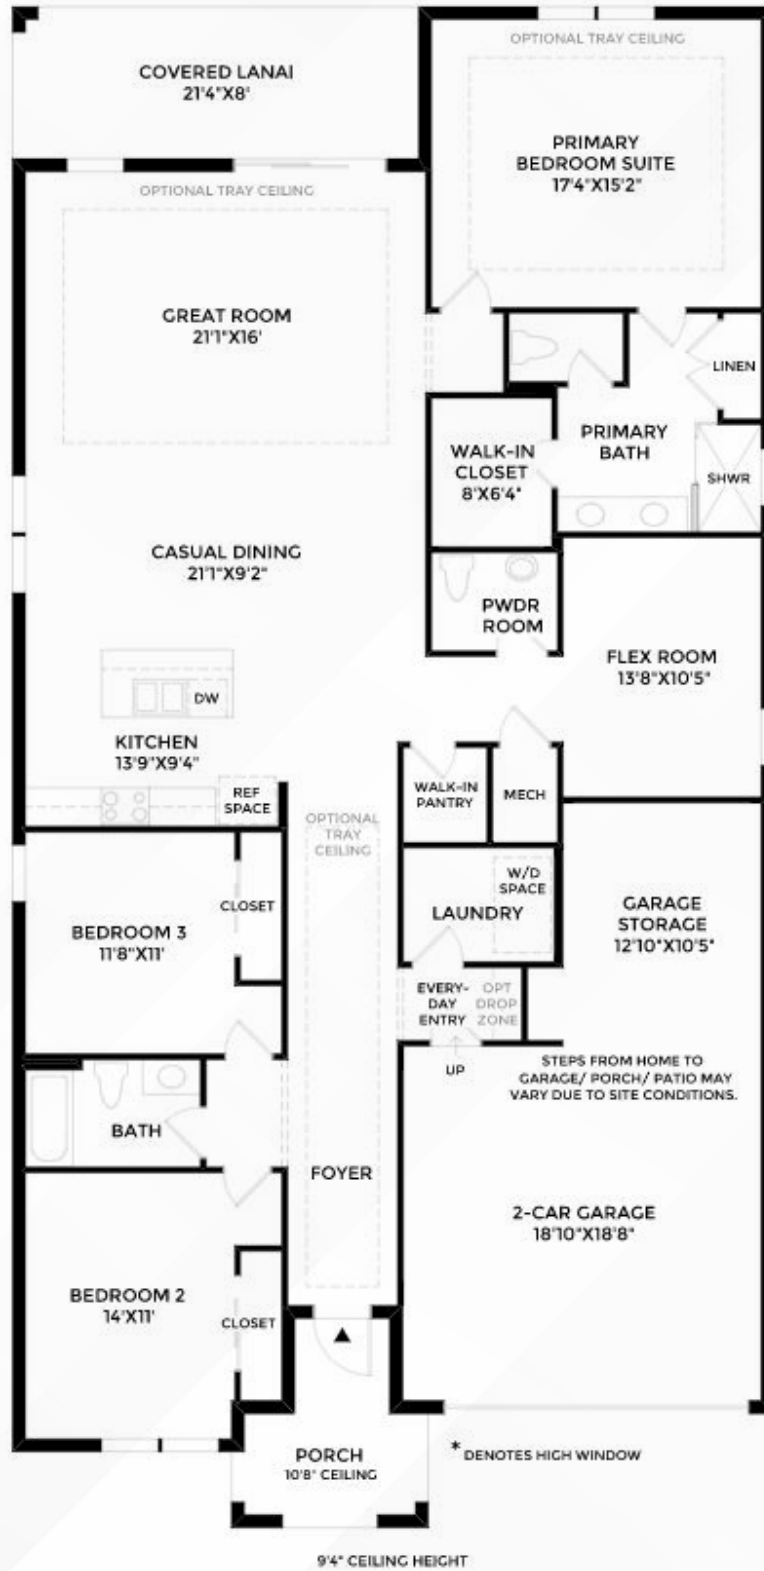

HARCOURT (LAGO COLLECTION) FLOORPLAN

A FLOOR PLAN
DESIGNED FOR
THE WAY YOU LIVE

REGENCY
AT BABCOCK RANCH