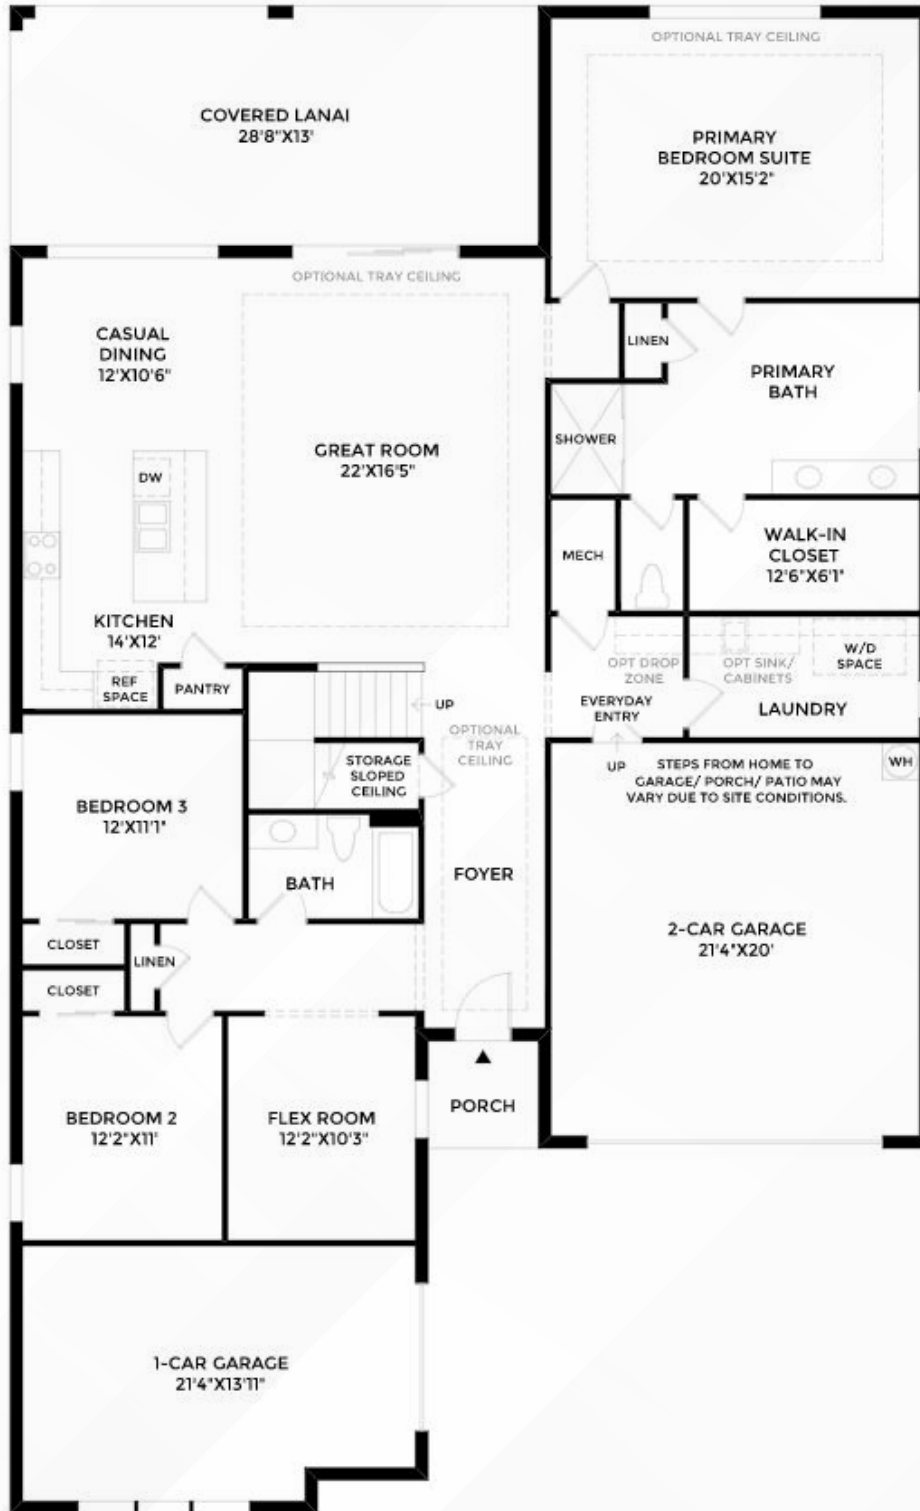

PEGASUS (SOL COLLECTION) FLOORPLAN

9'4" CEILING HEIGHT

A FLOOR PLAN
DESIGNED FOR
THE WAY YOU LIVE

REGENCY

AT BABCOCK RANCH