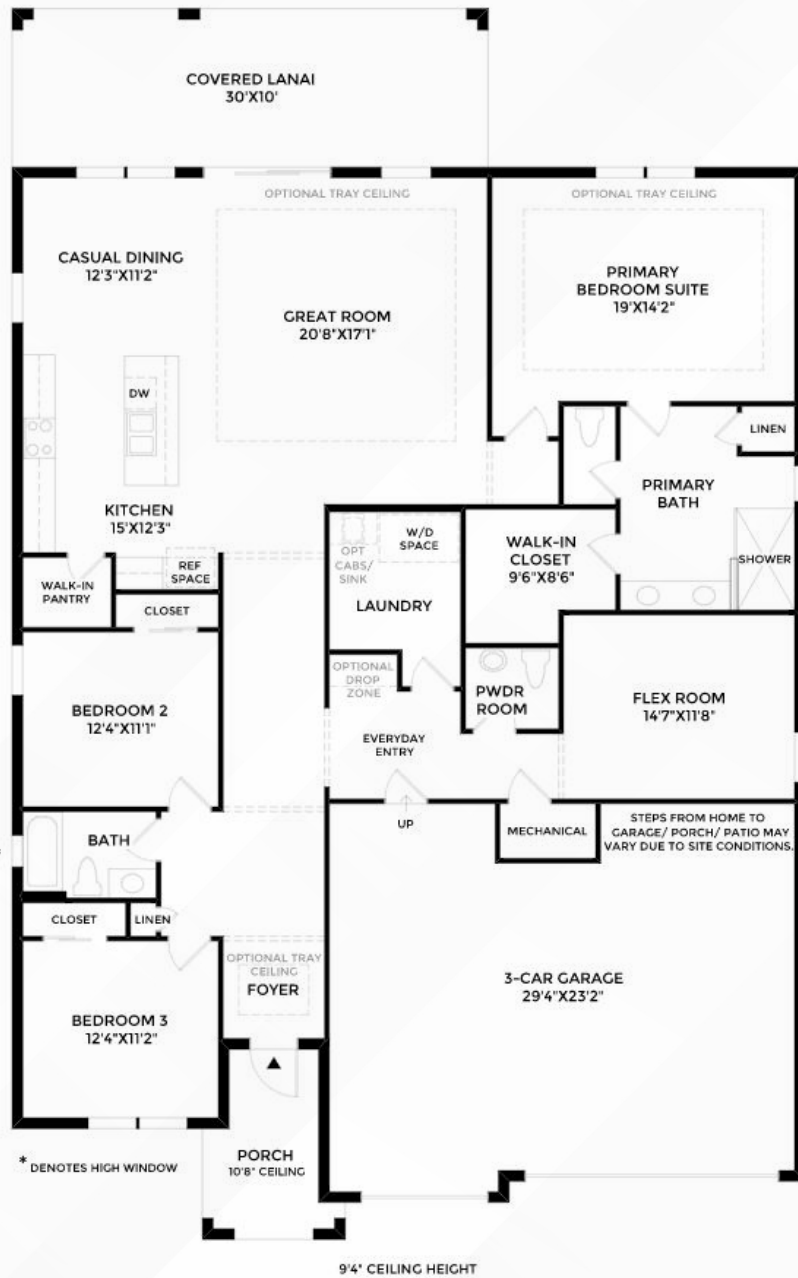

# RAINBOW (SOL COLLECTION) FLOORPLAN

A FLOOR PLAN  
DESIGNED FOR  
THE WAY YOU LIVE

**REGENCY**  
AT BABCOCK RANCH