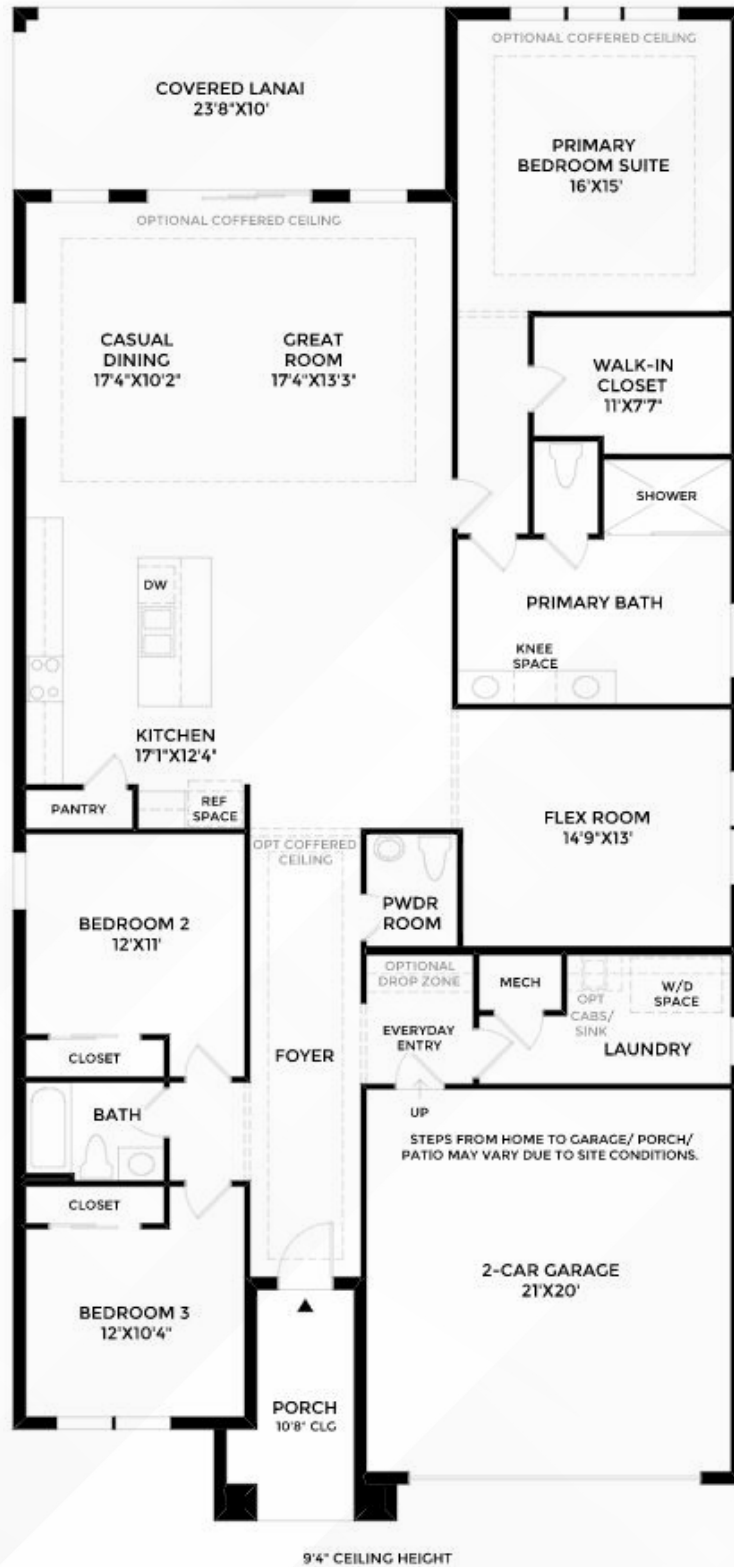

# RIVERLAND (LAGO COLLECTION) FLOORPLAN

A FLOOR PLAN  
DESIGNED FOR  
THE WAY YOU LIVE

**REGENCY**  
AT BABCOCK RANCH