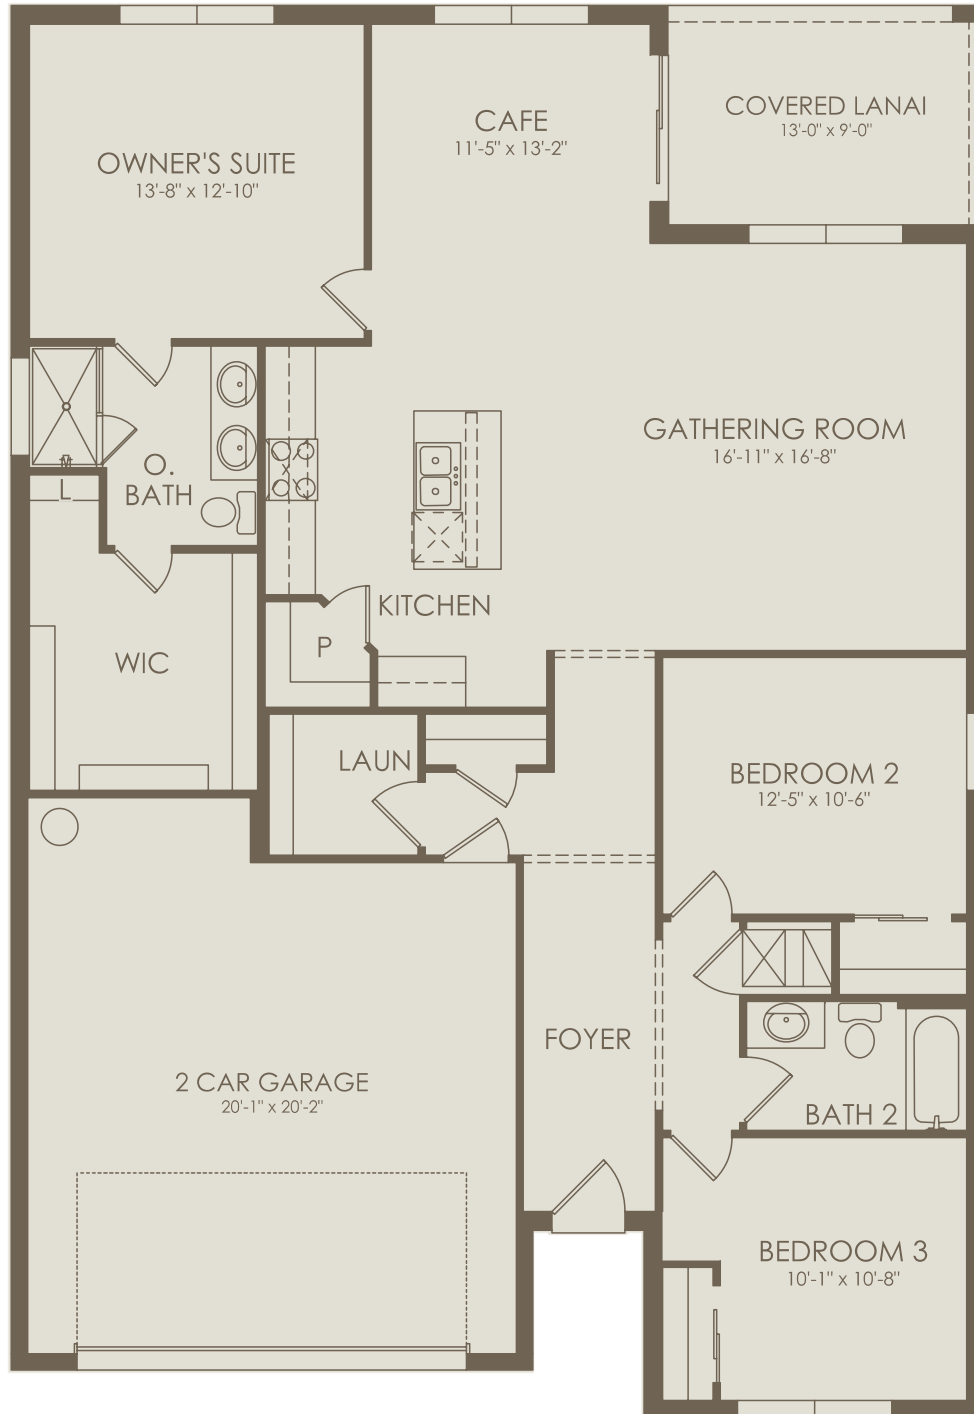

Floor 1

Options not selected include : 4' Garage Extension w/ Sink, Covered Lanai Extension, Tray Ceiling at Gathering Room, Kitchen Layout 4, Move-In Ready Package, Owner's Bath 2

For this application, the company does not warrant or assume any legal liability or responsibility for the accuracy, completeness, or usefulness of any information, apparatus, product, or process disclosed. Base floor plan subject to change based on elevation selected.