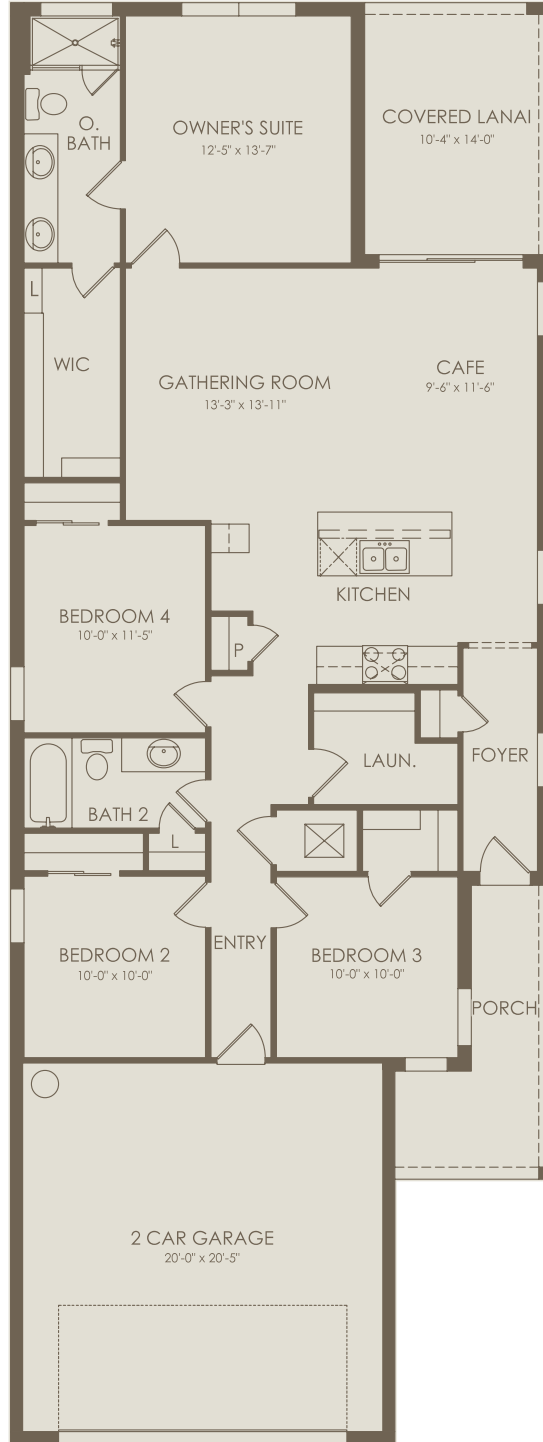

Floor 1

Options not selected include : 4' Garage Extension w/ Laundry Room Sink, Move-In Ready Package, Owner's Bath 2

For this application, the company does not warrant or assume any legal liability or responsibility for the accuracy, completeness, or usefulness of any information, apparatus, product, or process disclosed. Base floor plan subject to change based on elevation selected.