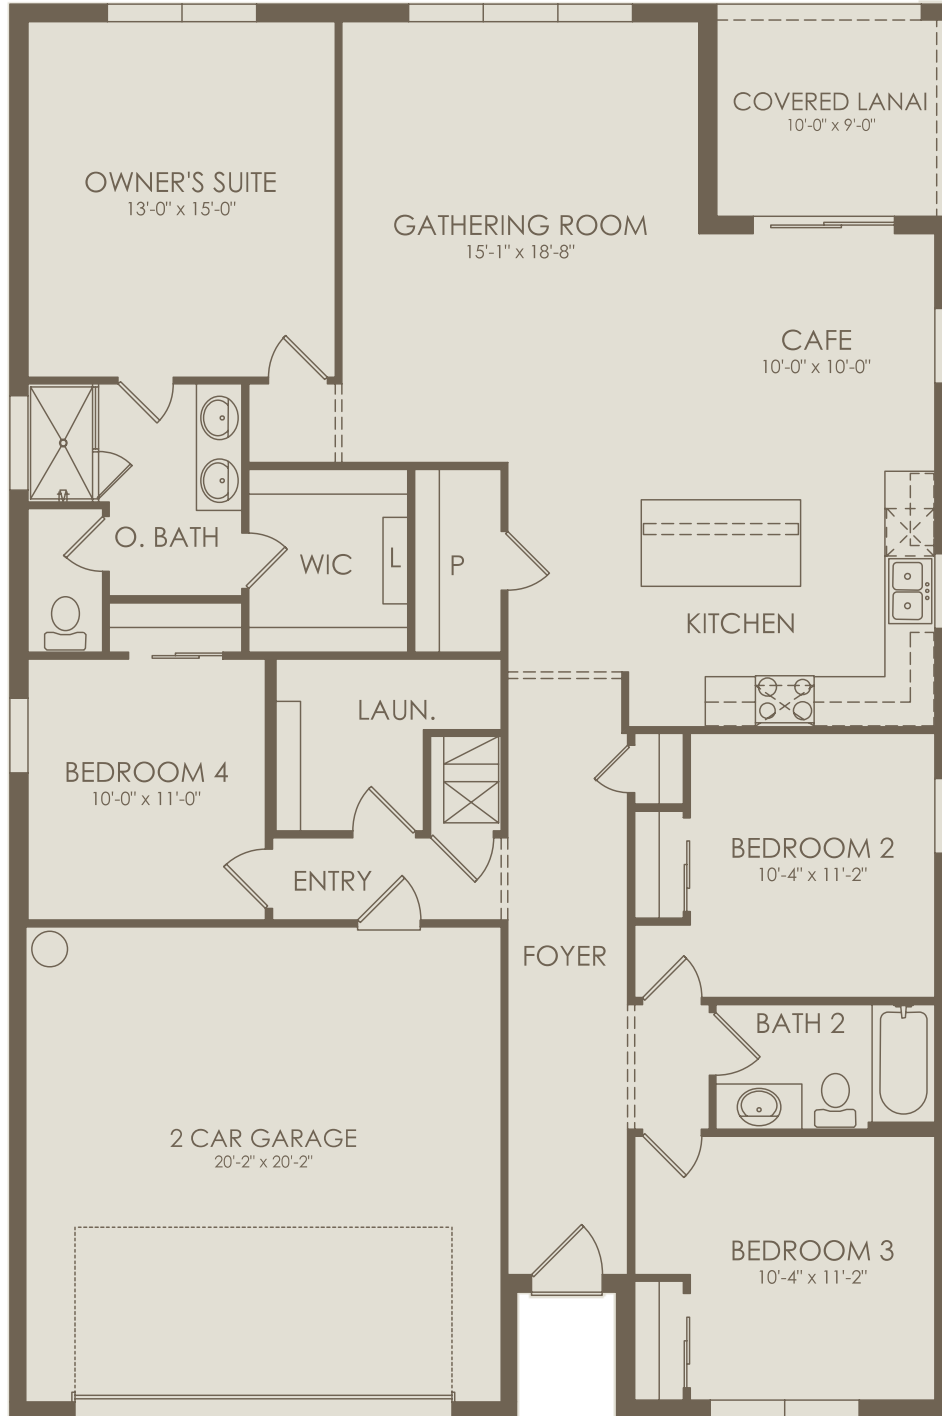

Floor 1

Options not selected include : 4' Garage Extension w/ Laundry Room Sink, Covered Lanai Extension, Tray Ceiling at Gathering Room, Kitchen Layout 4, Move-In Ready Package, Owner's Bath 2

For this application, the company does not warrant or assume any legal liability or responsibility for the accuracy, completeness, or usefulness of any information, apparatus, product, or process disclosed. Base floor plan subject to change based on elevation selected.