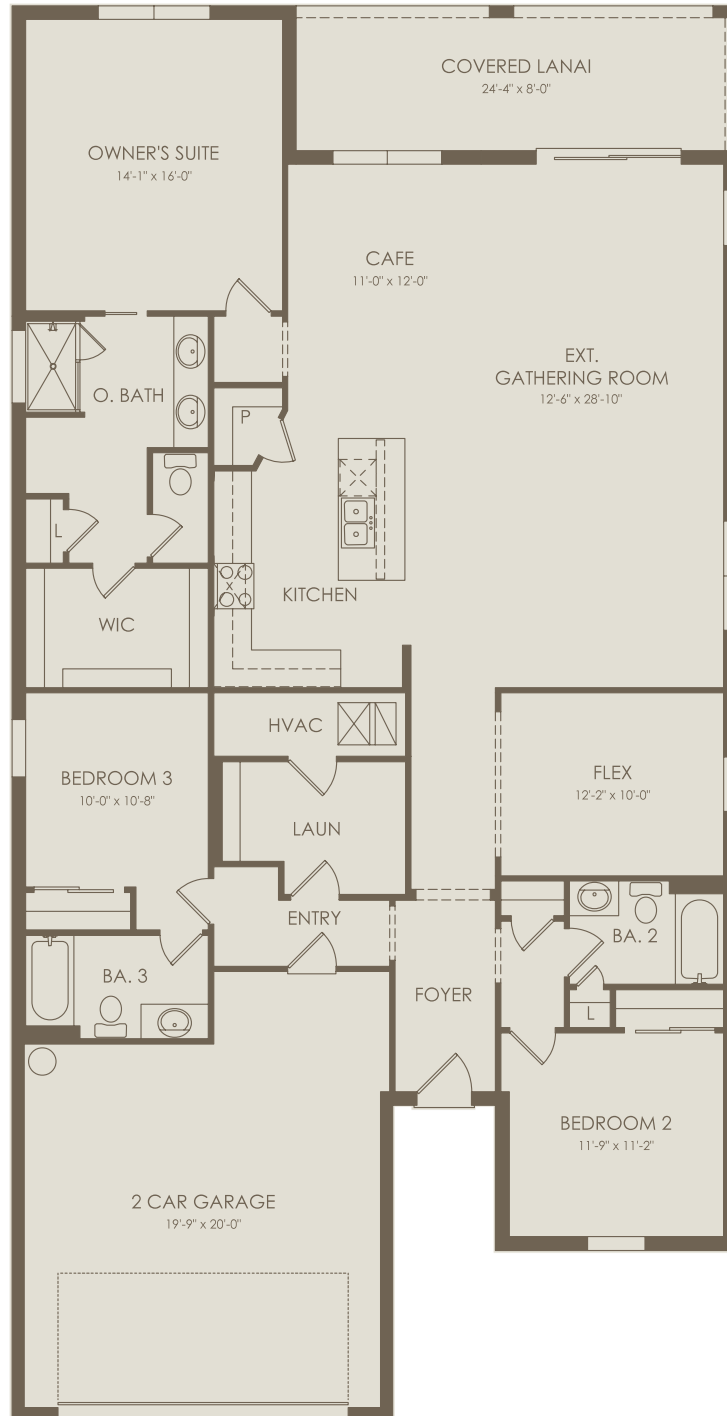

Floor 1

Options not selected include : Sliding Glass Door at Cafe, Enclosed Flex/Den, Tray Ceiling at Gathering Room, Kitchen Layout 4, Move-In Ready Package, Owner's Bath 6

For this application, the company does not warrant or assume any legal liability or responsibility for the accuracy, completeness, or usefulness of any information, apparatus, product, or process disclosed. Base floor plan subject to change based on elevation selected.