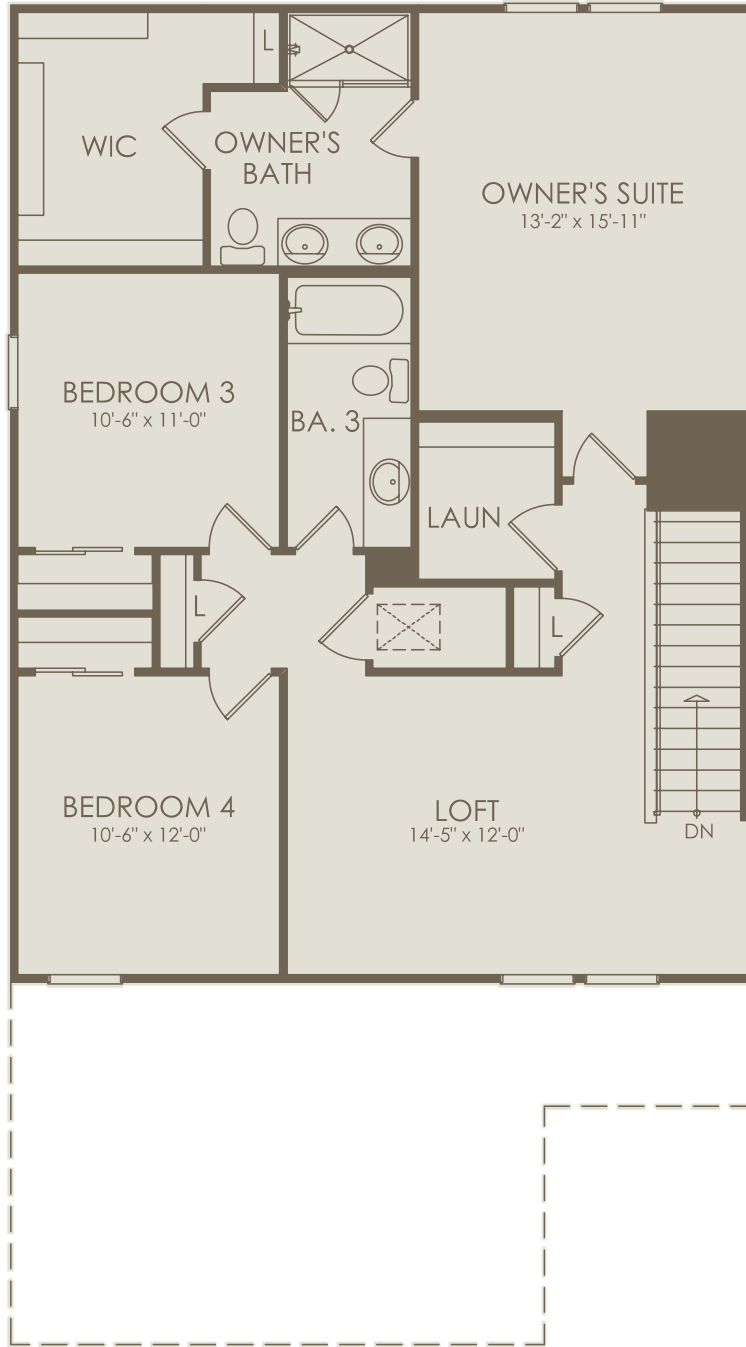

Floor 1

Options not selected include : 4' Garage Extension w/ Sink, Covered Lanai, Kitchen Layout 4, Move-In Ready Package, Owner's Bath 6

For this application, the company does not warrant or assume any legal liability or responsibility for the accuracy, completeness, or usefulness of any information, apparatus, product, or process disclosed. Base floor plan subject to change based on elevation selected.

Floor 2

Options not selected include : 4' Garage Extension w/ Sink, Covered Lanai, Kitchen Layout 4, Move-In Ready Package, Owner's Bath 6

For this application, the company does not warrant or assume any legal liability or responsibility for the accuracy, completeness, or usefulness of any information, apparatus, product, or process disclosed. Base floor plan subject to change based on elevation selected.