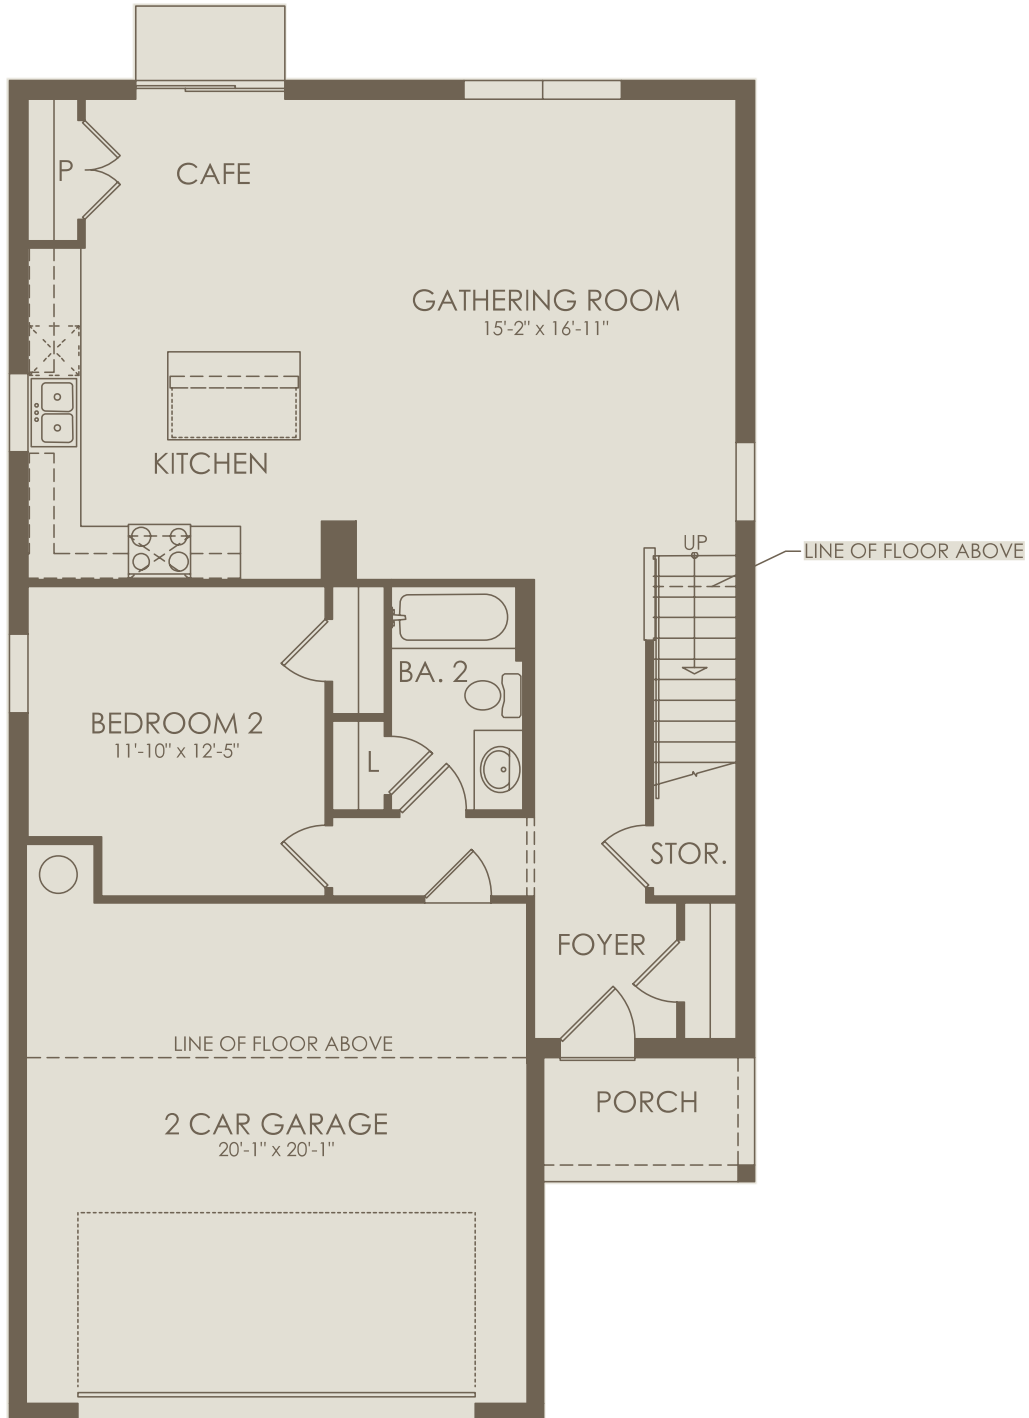

Floor 1

Options not selected include : 4' Garage Extension w/ Sink, Covered Lanai, Kitchen Layout 4, Move-In Ready Package, Owner's Bath 6

For this application, the company does not warrant or assume any legal liability or responsibility for the accuracy, completeness, or usefulness of any information, apparatus, product, or process disclosed. Base floor plan subject to change based on elevation selected.

Floor 2

Options not selected include : 4' Garage Extension w/ Sink, Covered Lanai, Kitchen Layout 4, Move-In Ready Package, Owner's Bath 6

For this application, the company does not warrant or assume any legal liability or responsibility for the accuracy, completeness, or usefulness of any information, apparatus, product, or process disclosed. Base floor plan subject to change based on elevation selected.