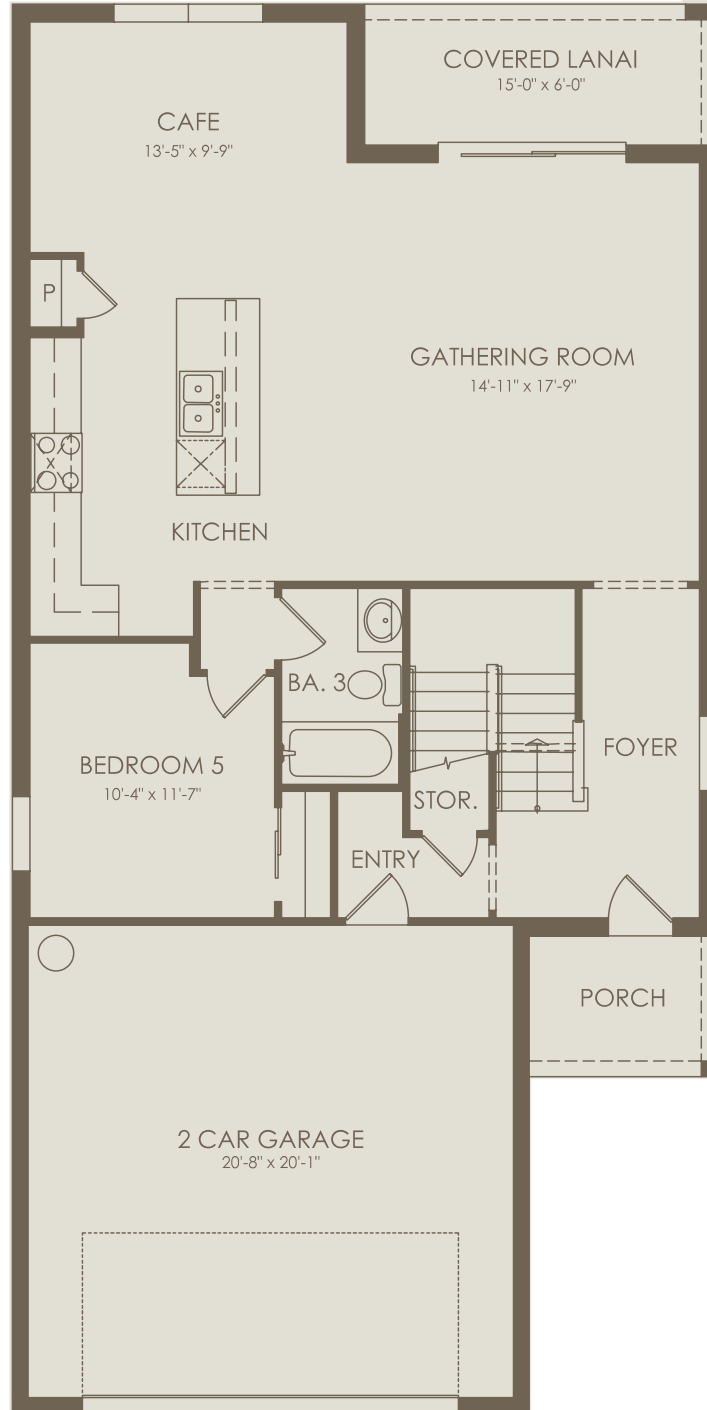

Floor 1

Options not selected include : 4' Garage Extension w/ Laundry Room Sink, Covered Lanai Extension, Kitchen Layout 4, Move-In Ready Package, Owner's Bath 6

For this application, the company does not warrant or assume any legal liability or responsibility for the accuracy, completeness, or usefulness of any information, apparatus, product, or process disclosed. Base floor plan subject to change based on elevation selected.

Floor 2

Options not selected include : 4' Garage Extension w/ Laundry Room Sink, Covered Lanai Extension, Kitchen Layout 4, Move-In Ready Package, Owner's Bath 6

For this application, the company does not warrant or assume any legal liability or responsibility for the accuracy, completeness, or usefulness of any information, apparatus, product, or process disclosed. Base floor plan subject to change based on elevation selected.