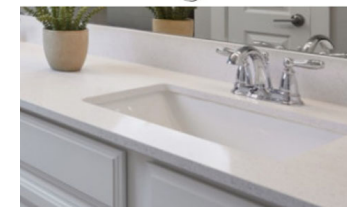

Large Single Bowl Stainless Steel Undermount

Whirlpool Stainless Steel

Moen Chateau Chrome

Square White Undermount