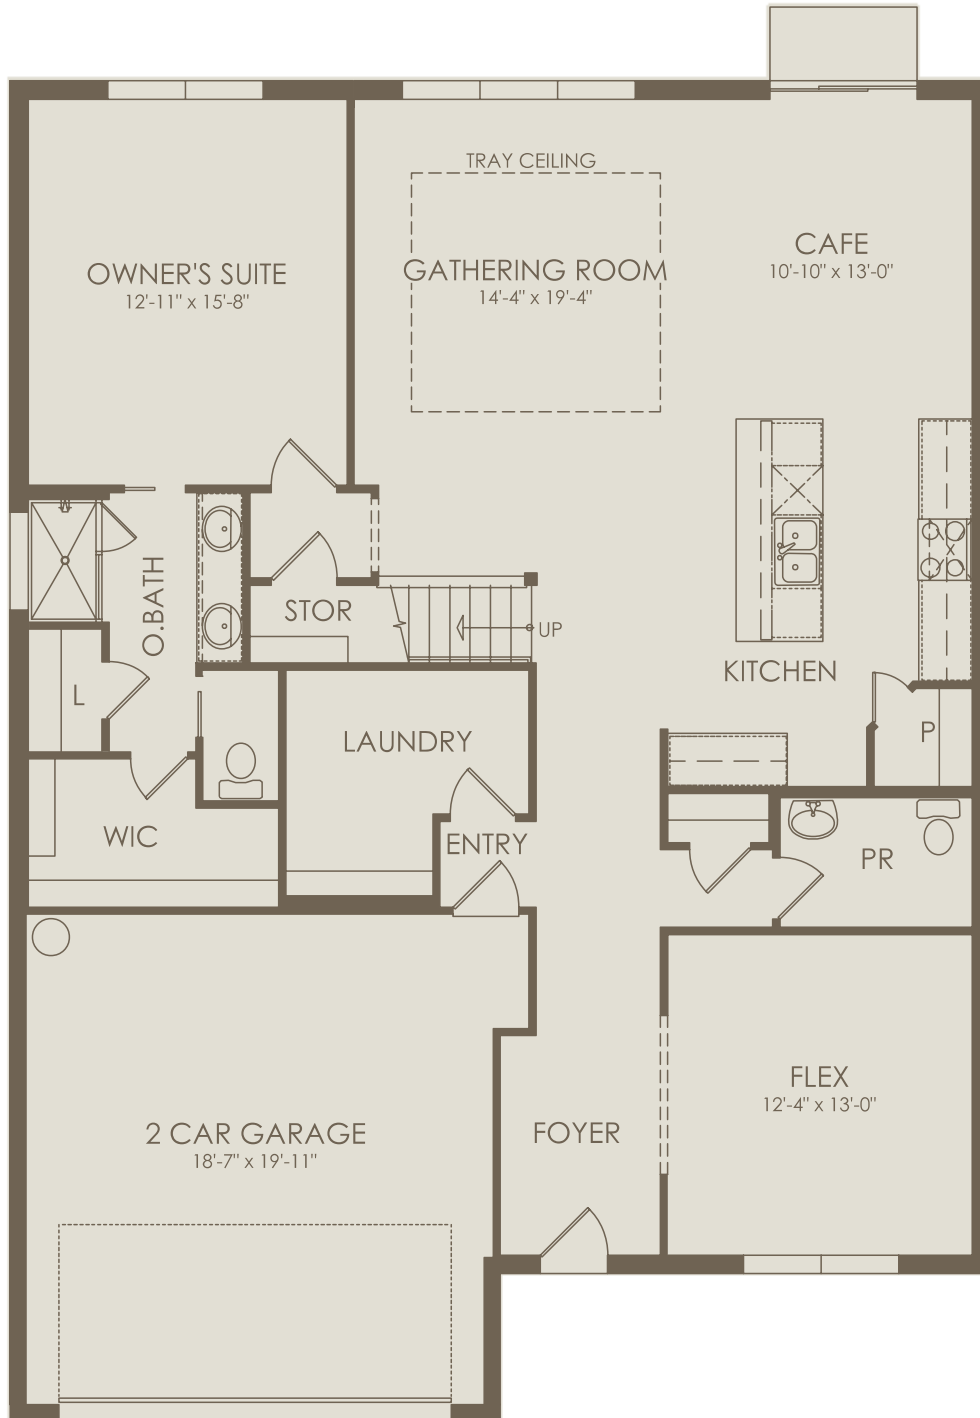

Floor 1

Options not selected include : 4' Garage Extension w/ Laundry Room Sink, Covered Lanai, Kitchen Layout 4, Move-In Ready Package, Owner's Bath 6

For this application, the company does not warrant or assume any legal liability or responsibility for the accuracy, completeness, or usefulness of any information, apparatus, product, or process disclosed. Base floor plan subject to change based on elevation selected.

Floor 2

Options not selected include : 4' Garage Extension w/ Laundry Room Sink, Covered Lanai, Kitchen Layout 4, Move-In Ready Package, Owner's Bath 6

For this application, the company does not warrant or assume any legal liability or responsibility for the accuracy, completeness, or usefulness of any information, apparatus, product, or process disclosed. Base floor plan subject to change based on elevation selected.