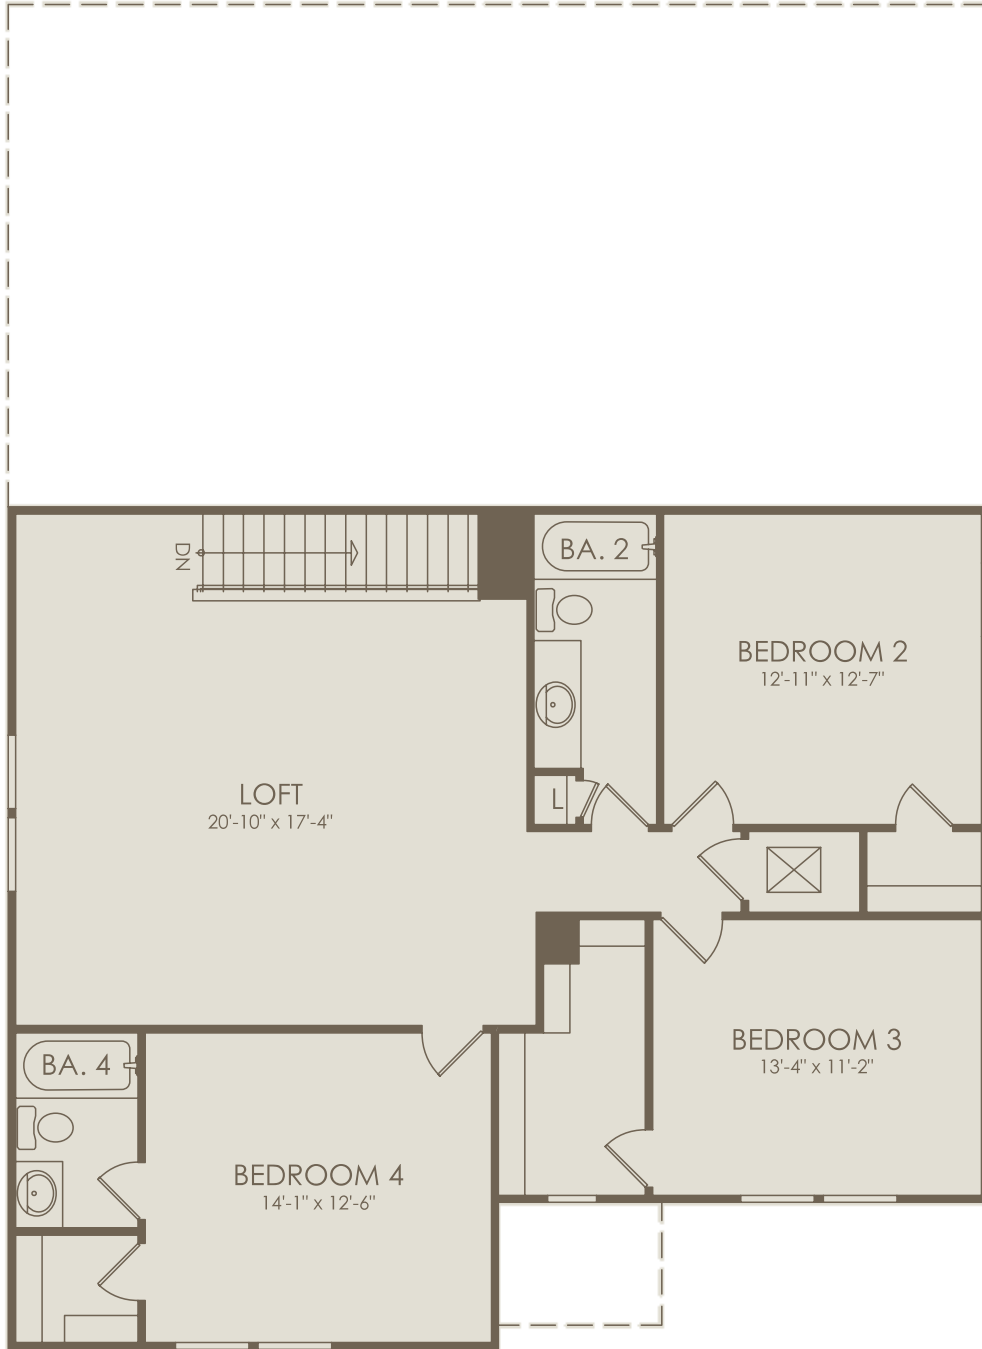

Floor 1

Options not selected include : 4' Garage Extension w/ Laundry Room Sink, Covered Lanai, Kitchen Layout 4, Move-In Ready Package, Owner's Bath 6

For this application, the company does not warrant or assume any legal liability or responsibility for the accuracy, completeness, or usefulness of any information, apparatus, product, or process disclosed. Base floor plan subject to change based on elevation selected.

Floor 2

Options not selected include : 4' Garage Extension w/ Laundry Room Sink, Covered Lanai, Kitchen Layout 4, Move-In Ready Package, Owner's Bath 6

For this application, the company does not warrant or assume any legal liability or responsibility for the accuracy, completeness, or usefulness of any information, apparatus, product, or process disclosed. Base floor plan subject to change based on elevation selected.