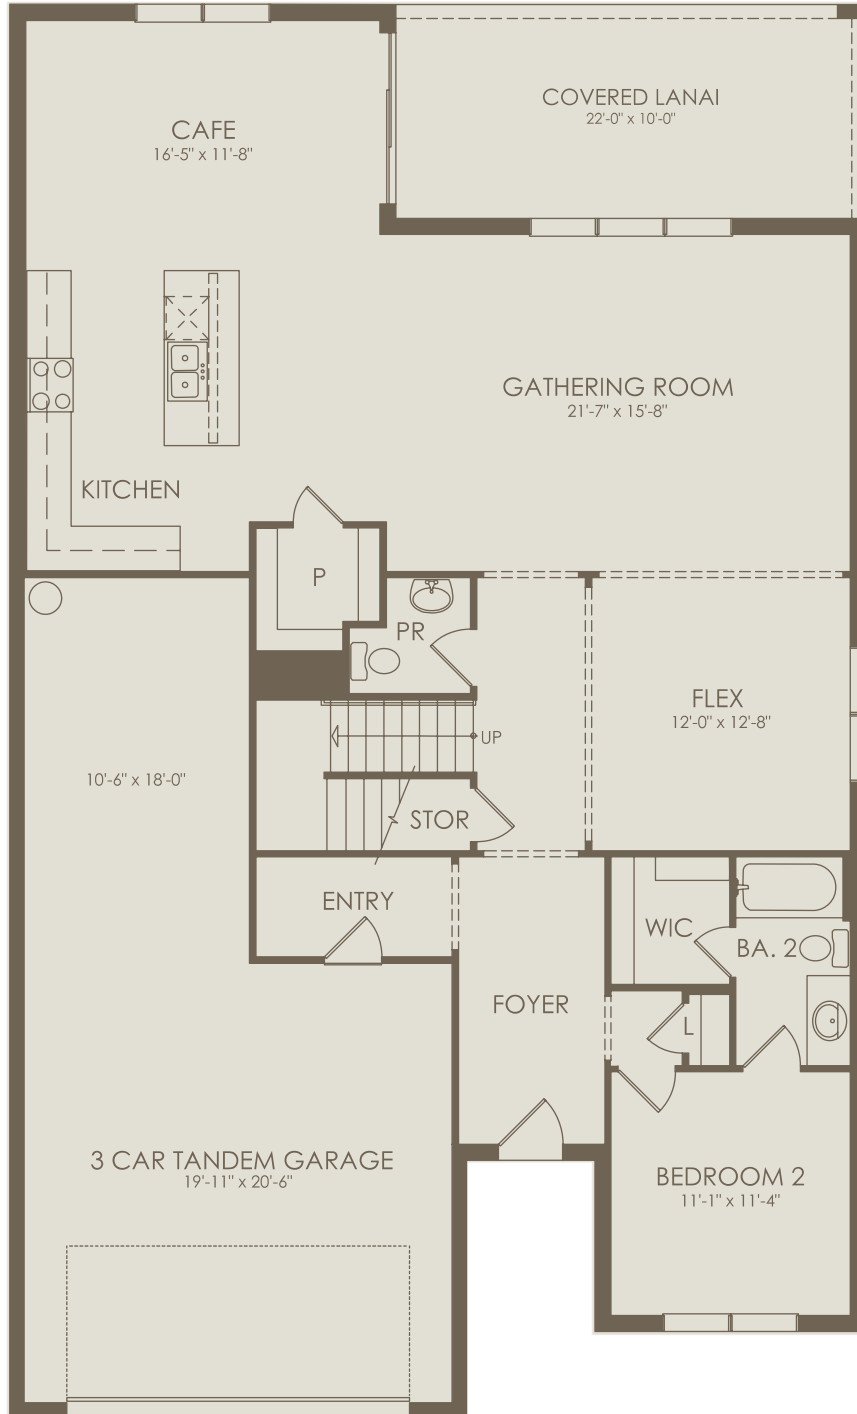

Floor 1

Options not selected include : Enclosed Flex/Den, Pocket Sliding Glass Door at Gathering Room, Kitchen Layout 4, Move-In Ready Package, Owner's Bath 6

For this application, the company does not warrant or assume any legal liability or responsibility for the accuracy, completeness, or usefulness of any information, apparatus, product, or process disclosed. Base floor plan subject to change based on elevation selected.

Floor 2

Options not selected include : Enclosed Flex/Den, Pocket Sliding Glass Door at Gathering Room, Kitchen Layout 4, Move-In Ready Package, Owner's Bath 6

For this application, the company does not warrant or assume any legal liability or responsibility for the accuracy, completeness, or usefulness of any information, apparatus, product, or process disclosed. Base floor plan subject to change based on elevation selected.