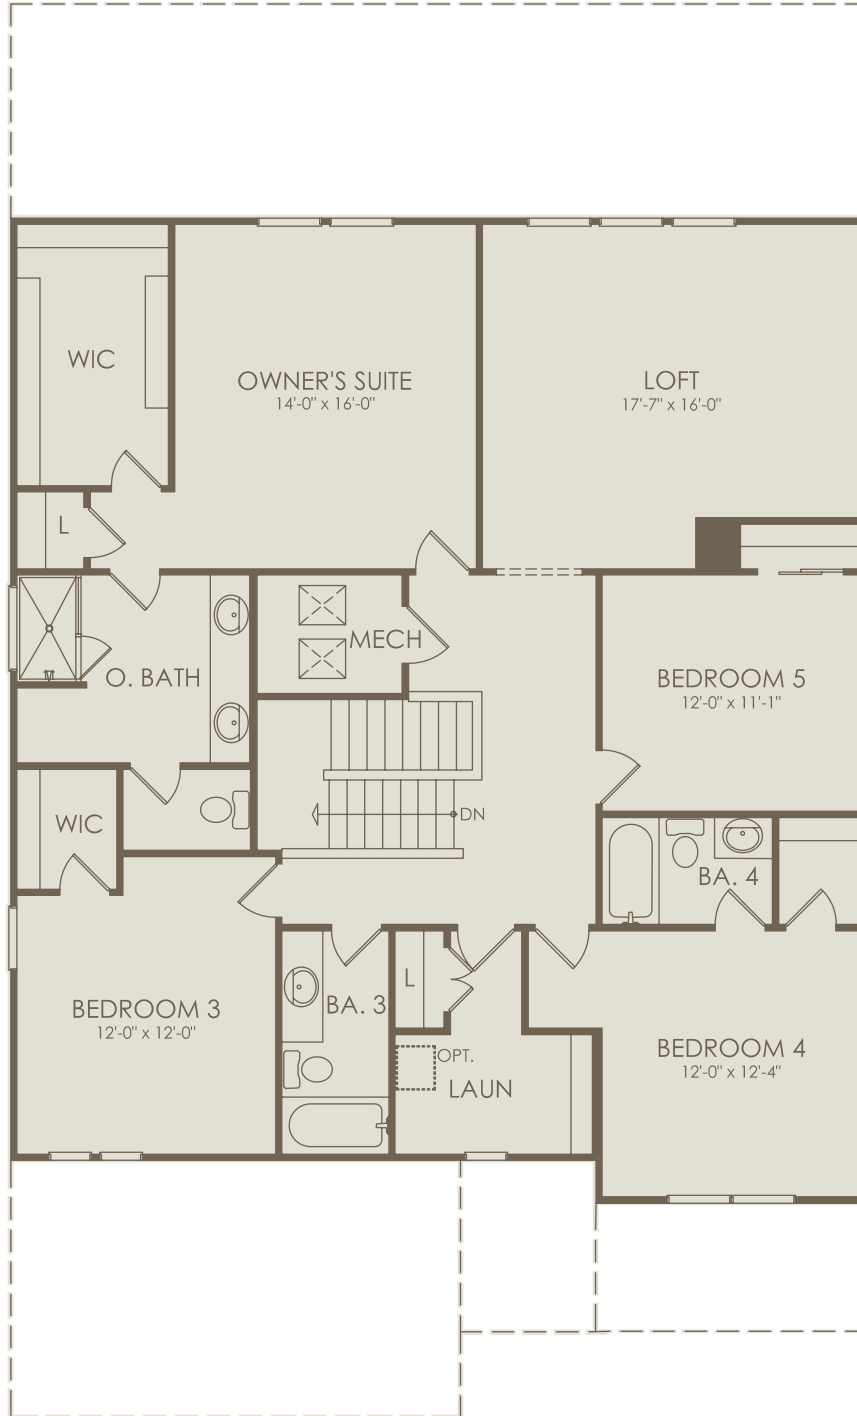

Floor 1

Options not selected include : Enclosed Flex/Den, Pocket Sliding Glass Door at Gathering Room, Kitchen Layout 4, Move-In Ready Package, Owner's Bath 6

For this application, the company does not warrant or assume any legal liability or responsibility for the accuracy, completeness, or usefulness of any information, apparatus, product, or process disclosed. Base floor plan subject to change based on elevation selected.

Floor 2

Options not selected include : Enclosed Flex/Den, Pocket Sliding Glass Door at Gathering Room, Kitchen Layout 4, Move-In Ready Package, Owner's Bath 6

For this application, the company does not warrant or assume any legal liability or responsibility for the accuracy, completeness, or usefulness of any information, apparatus, product, or process disclosed. Base floor plan subject to change based on elevation selected.