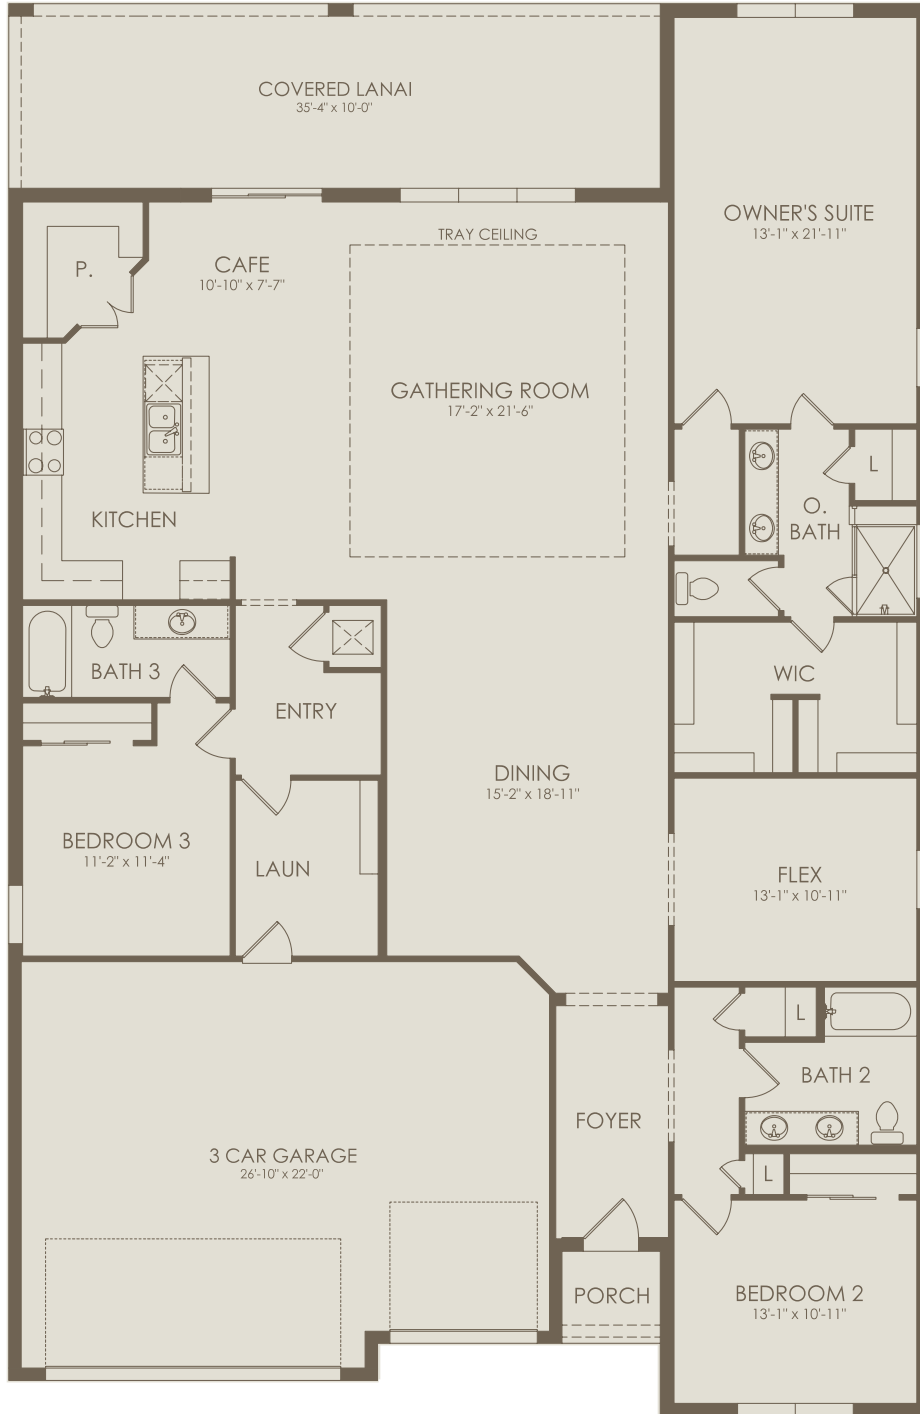

Floor 1

Options not selected include : 4' Garage Extension, Bedroom 4, Pocket Sliding Glass Door at Gathering Room, Kitchen Layout 4, Move-In Ready Package, Walk-In Shower - Layout 6

For this application, the company does not warrant or assume any legal liability or responsibility for the accuracy, completeness, or usefulness of any information, apparatus, product, or process disclosed. Base floor plan subject to change based on elevation selected.