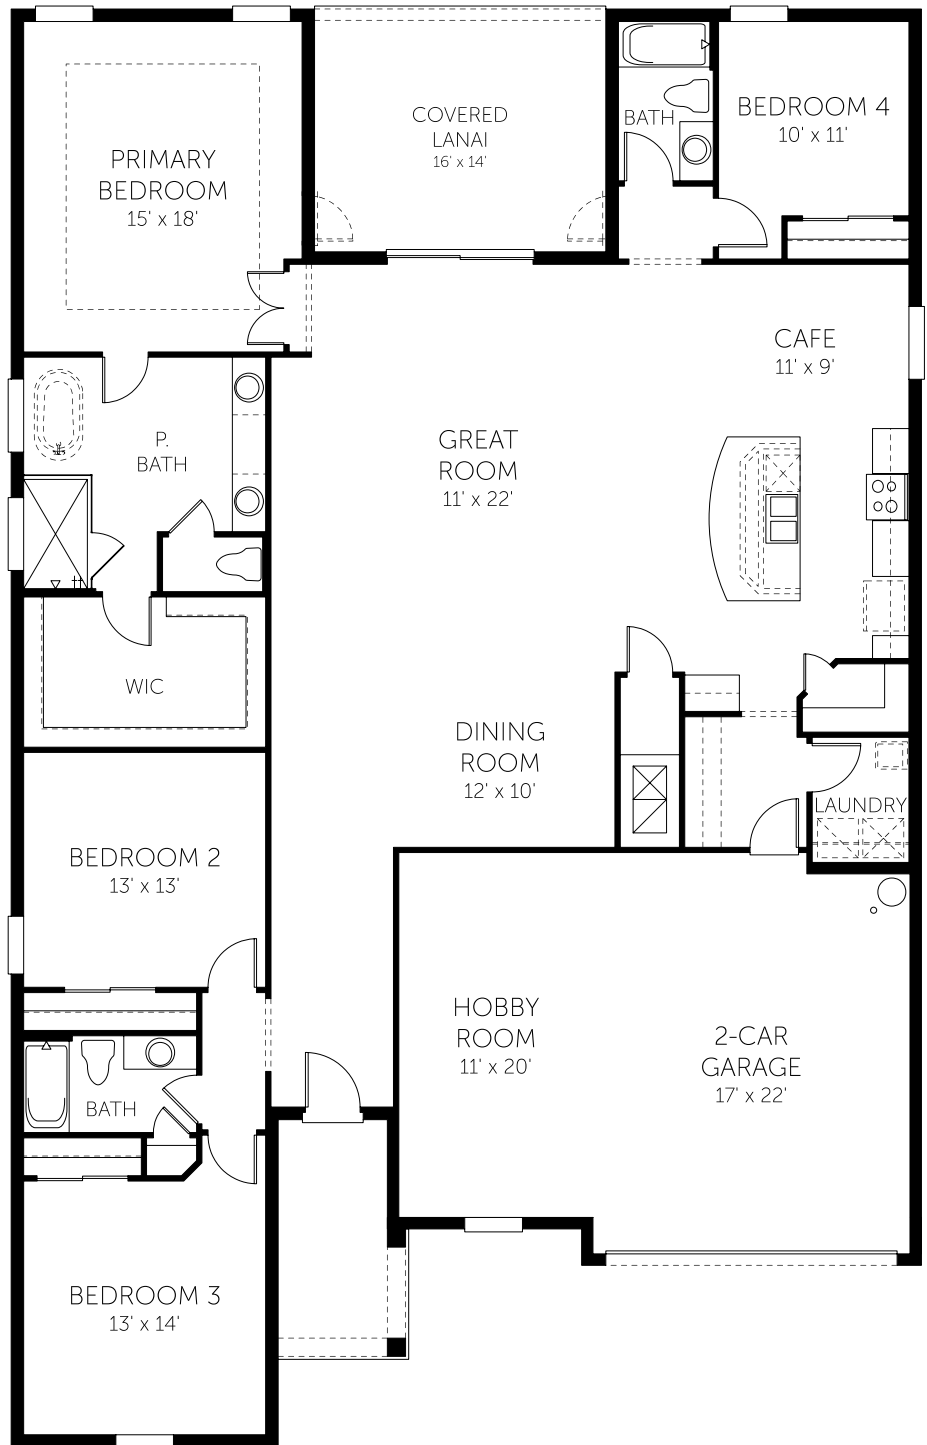

DREAM FINDERS HOMES

Arlington

First Floor

4 Beds

3 Full Baths

2,687 Sq. Ft.

No Options Selected

DREAMFINDERSHOMES.COM