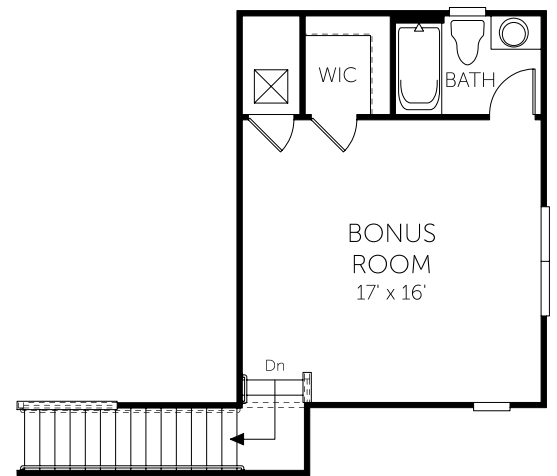

DREAM FINDERS HOMES

Arlington Bonus

First Floor

4 Beds

4 Full Baths

3,099 Sq. Ft.

No Options Selected

DREAMFINDERSHOMES.COM

DREAM FINDERS HOMES

Arlington Bonus

Second Floor

4 Beds

4 Full Baths

3,099 Sq. Ft.

DREAMFINDERSHOMES.COM

Dream Finders Homes reserves the right to change elevations, specifications, materials and pricing without prior notice. Variations within the floor plans and elevations do exist. Square footage are approximate and will vary. Options may differ from what is shown per community, please contact a sales consultant for more information. © 2025 Dream Finders Homes CBC1257579 Revision: 28/12/2023