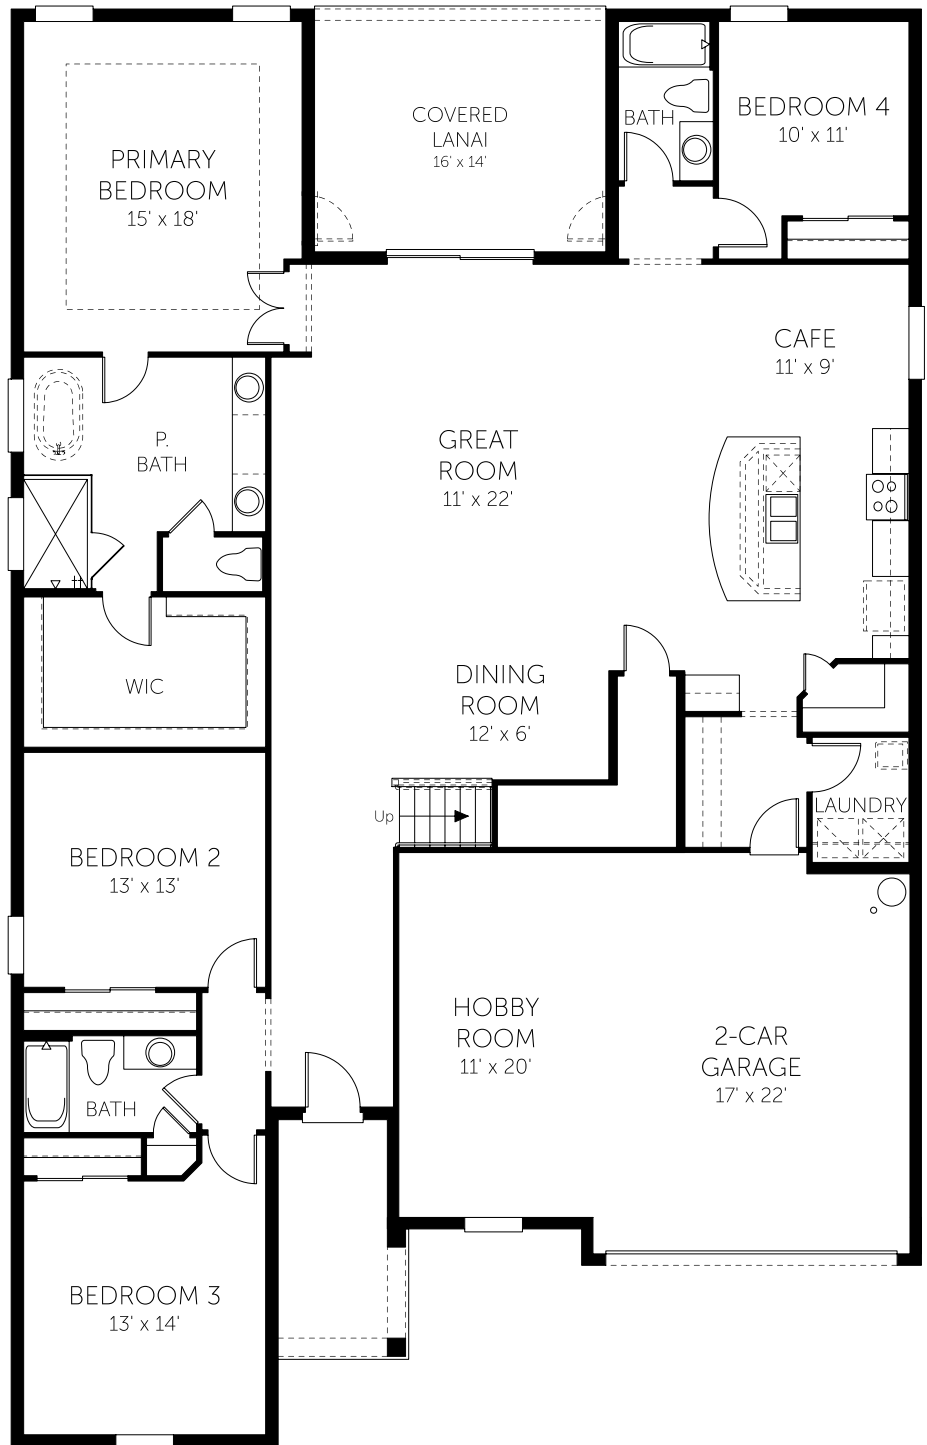

DREAM FINDERS HOMES

Arlington Bonus

First Floor

4 Beds

4 Full Baths

3,099 Sq. Ft.

No Options Selected

DREAMFINDERSHOMES.COM

DREAM FINDERS HOMES

Arlington Bonus

Second Floor

4 Beds

4 Full Baths

3,099 Sq. Ft.

DREAMFINDERSHOMES.COM

Dream Finders Homes reserves the right to change elevations, specifications, materials and pricing without prior notice. Variations within the floor plans and elevations do exist. Square footage are approximate and will vary. Options may differ from what is shown per community, please contact a sales consultant for more information. © 2025 Dream Finders Homes CBC1257579 Revision: 28/12/2023