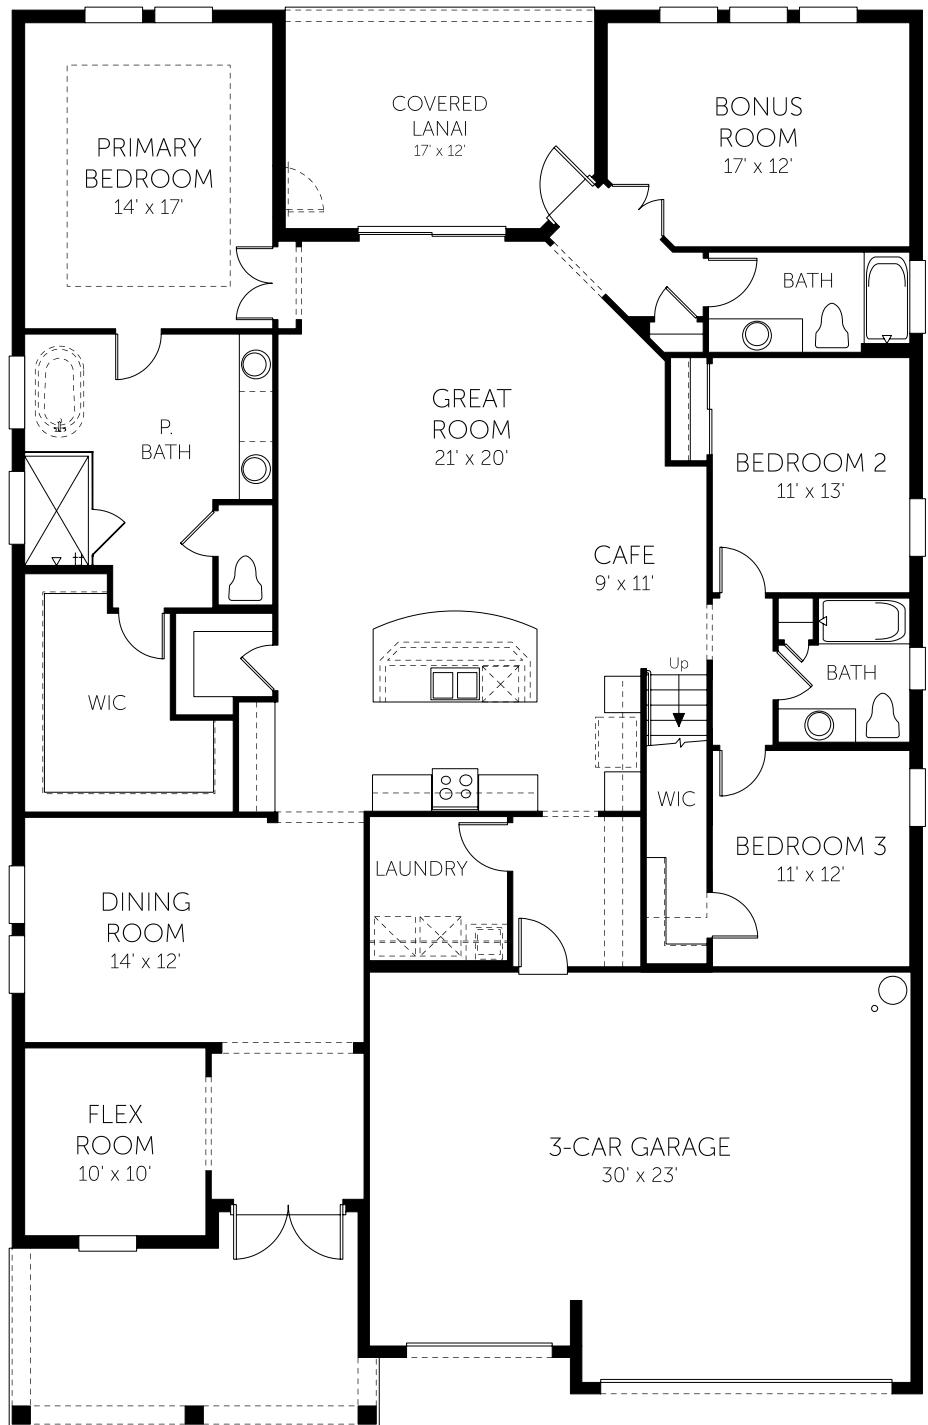

DREAM FINDERS HOMES

Boca II

First Floor

4 Beds

4 Full Baths

3,278 Sq. Ft.

No Options Selected

DREAMFINDERSHOMES.COM

DREAM FINDERS HOMES

Boca II

Second Floor

4 Beds

4 Full Baths

3,278 Sq. Ft.

DREAMFINDERSHOMES.COM

Dream Finders Homes reserves the right to change elevations, specifications, materials and pricing without prior notice. Variations within the floor plans and elevations do exist. Square footage are approximate and will vary. Options may differ from what is shown per community, please contact a sales consultant for more information. © 2025 Dream Finders Homes CBC1257579 Revision: 7/11/2024