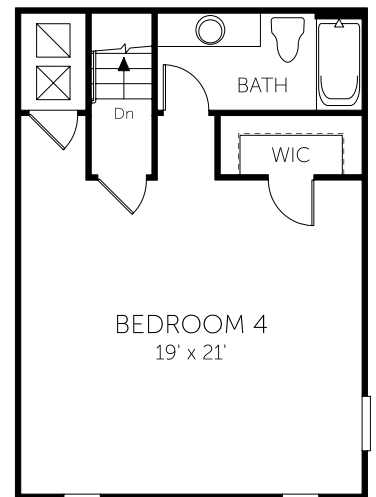

DREAM FINDERS HOMES

Boca II

First Floor

4 Beds

4 Full Baths

3,278 Sq. Ft.

No Options Selected

DREAMFINDERSHOMES.COM

DREAM FINDERS HOMES

Boca II

Second Floor

4 Beds

4 Full Baths

3,278 Sq. Ft.

DREAMFINDERSHOMES.COM

Dream Finders Homes reserves the right to change elevations, specifications, materials and pricing without prior notice. Variations within the floor plans and elevations do exist. Square footage are approximate and will vary. Options may differ from what is shown per community, please contact a sales consultant for more information. © 2025 Dream Finders Homes CBC1257579 Revision: 7/11/2024