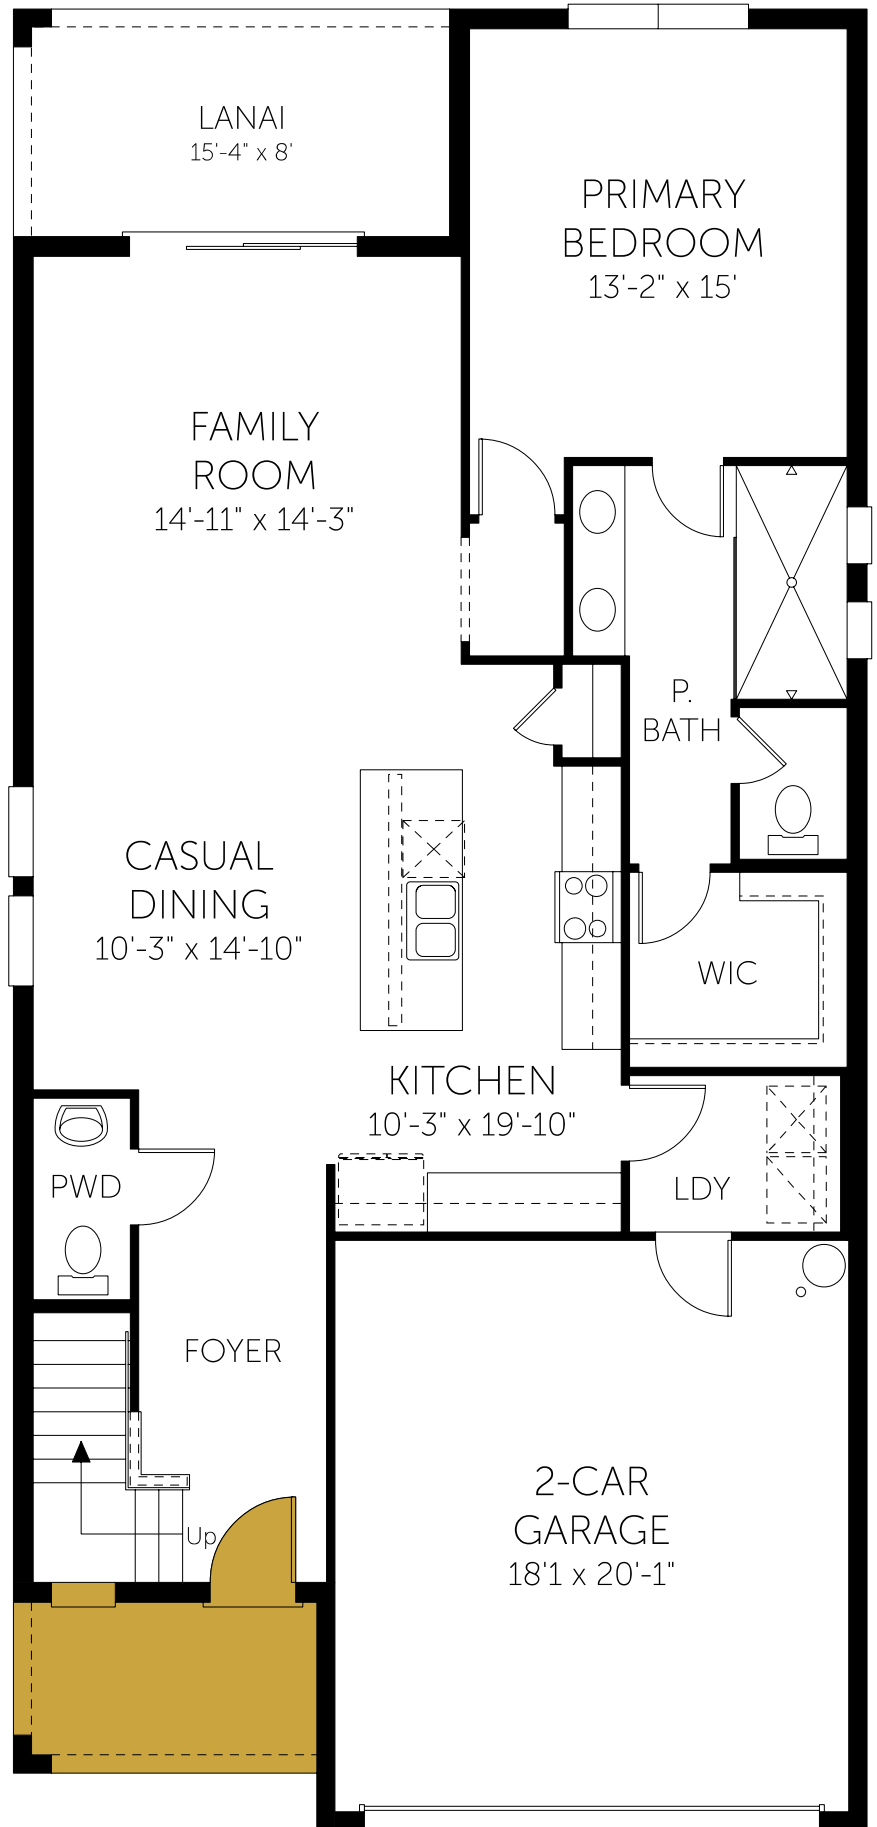

DREAM FINDERS HOMES

Florence

First Floor

4 Beds

2 Full Baths | 1 Half Bath

2,682 Sq. Ft.

Selected Options:

Elevation A

DREAMFINDERSHOMES.COM

Dream Finders Homes reserves the right to change elevations, specifications, materials and pricing without prior notice. Variations within the floor plans and elevations do exist. Square footage are approximate and will vary. Options may differ from what is shown per community, please contact a sales consultant for more information. © 2025 Dream Finders Homes CBC1257579 Revision: 8/7/2025