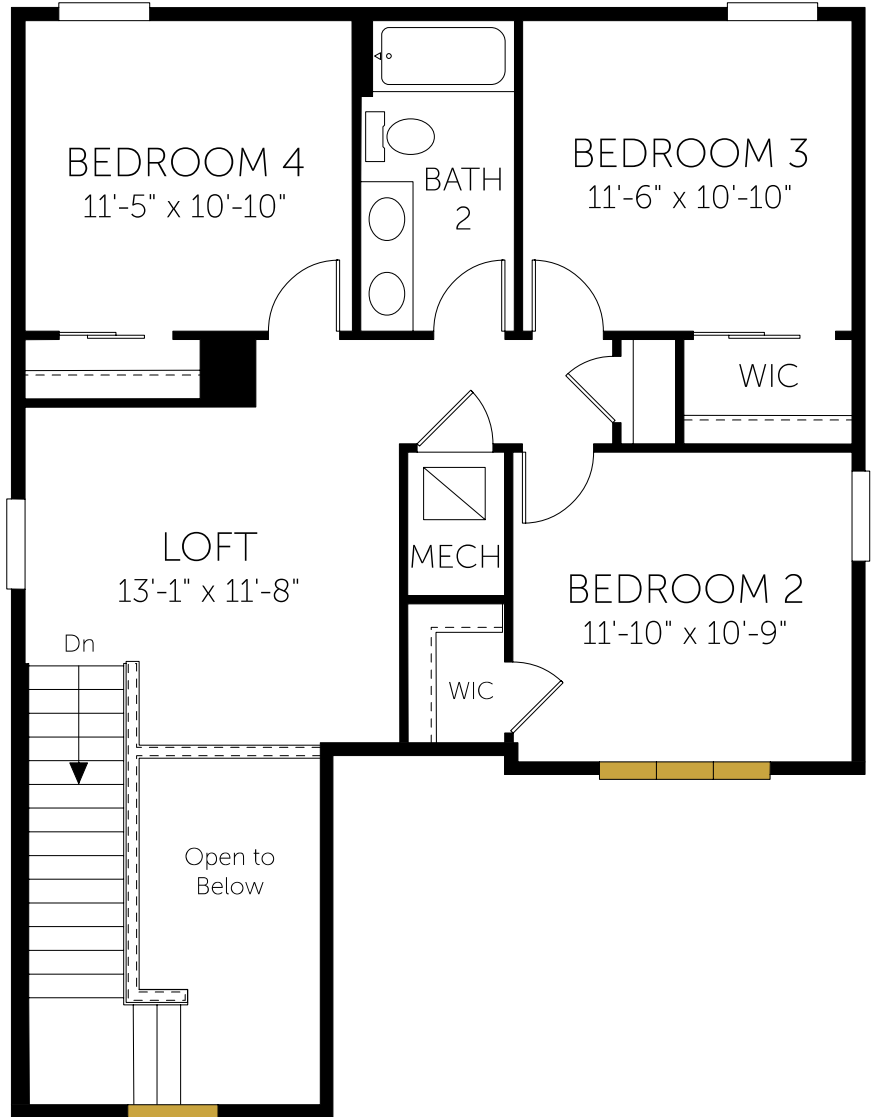

## Florence

First Floor

4 Beds

2 Full Baths | 1 Half Bath

2,682 Sq. Ft.

## Florence

Second Floor

4 Beds

2 Full Baths | 1 Half Bath

2,682 Sq. Ft.

No Options Selected

DREAMFINDERSHOMES.COM

Dream Finders Homes reserves the right to change elevations, specifications, materials and pricing without prior notice. Variations within the floor plans and elevations do exist. Square footage are approximate and will vary. Options may differ from what is shown per community, please contact a sales consultant for more information. © 2025 Dream Finders Homes CBC1257579 Revision: 8/7/2025