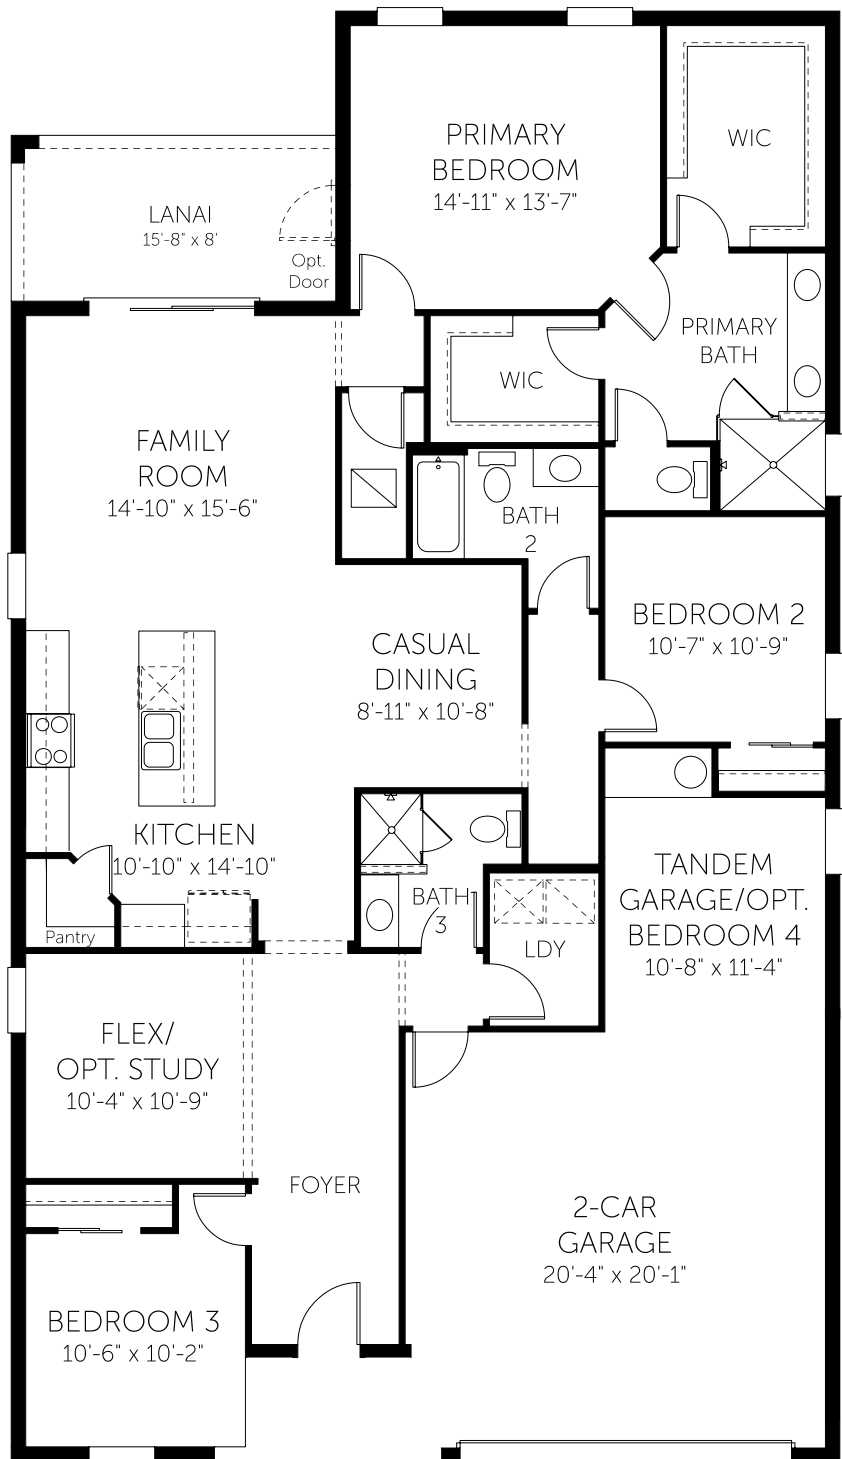

DREAM FINDERS HOMES

Lucca

First Floor

3 Beds

3 Full Baths

2,811 Sq. Ft.

No Options Selected

DREAMFINDERSHOMES.COM