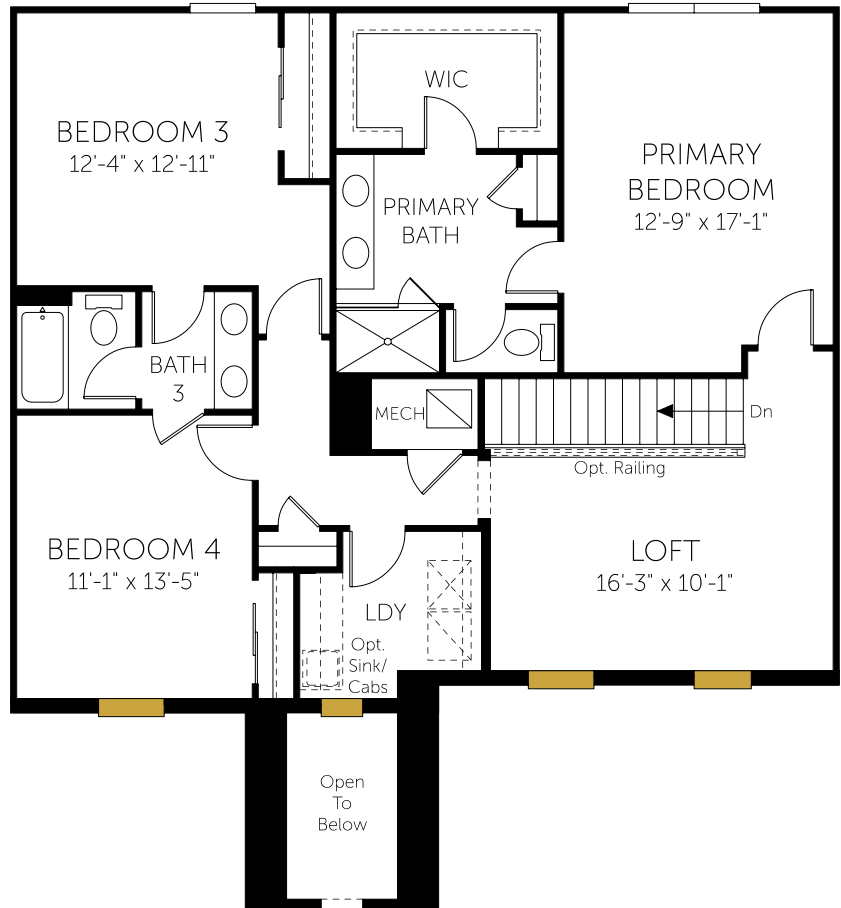

DREAM FINDERS HOMES

Modena

First Floor

4 Beds

3 Full Baths

3,132 Sq. Ft.

Selected Options:

Elevation A

DREAM FINDERS HOMES

Modena

Second Floor

4 Beds

3 Full Baths

3,132 Sq. Ft.

No Options Selected

DREAMFINDERSHOMES.COM