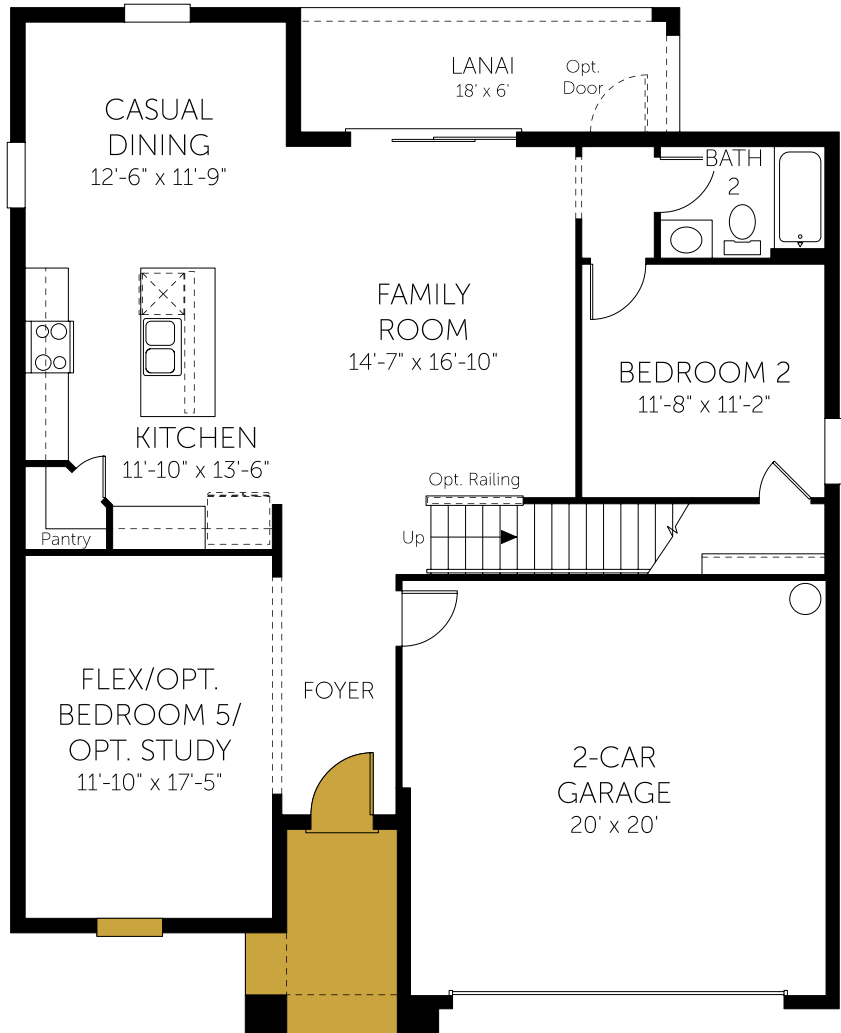

DREAM FINDERS HOMES

Modena

First Floor

4 Beds

3 Full Baths

3,132 Sq. Ft.

Selected Options:

Elevation A

DREAM FINDERS HOMES

Modena

Second Floor

4 Beds

3 Full Baths

3,132 Sq. Ft.

No Options Selected

DREAMFINDERSHOMES.COM