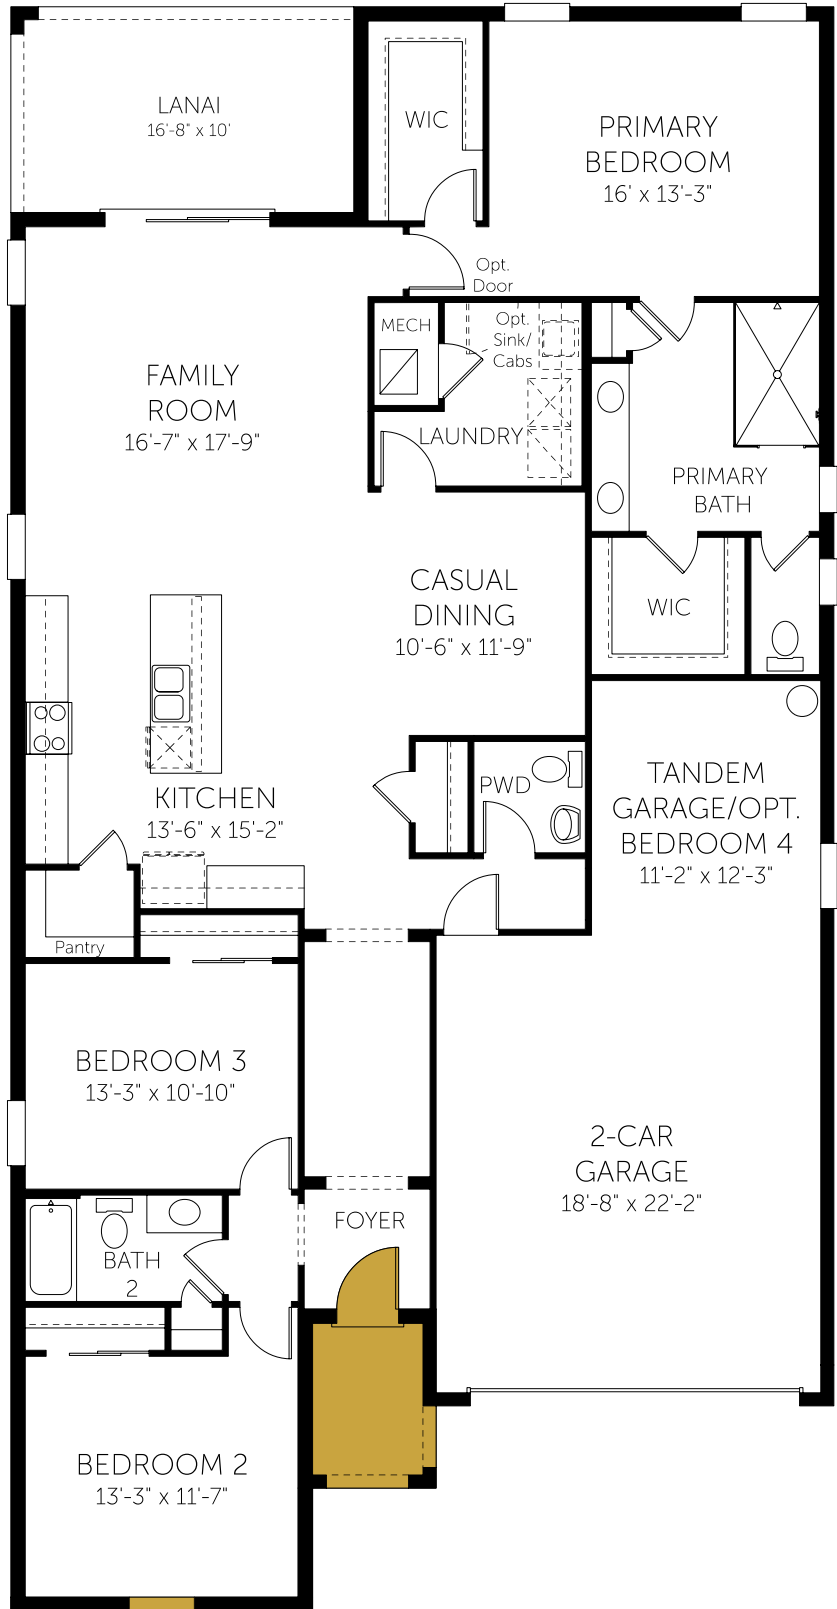

DREAM FINDERS HOMES

Ravenna

First Floor

3 Beds

2 Full Baths | 1 Half Bath

2,853 Sq. Ft.

Selected Options:

Elevation A