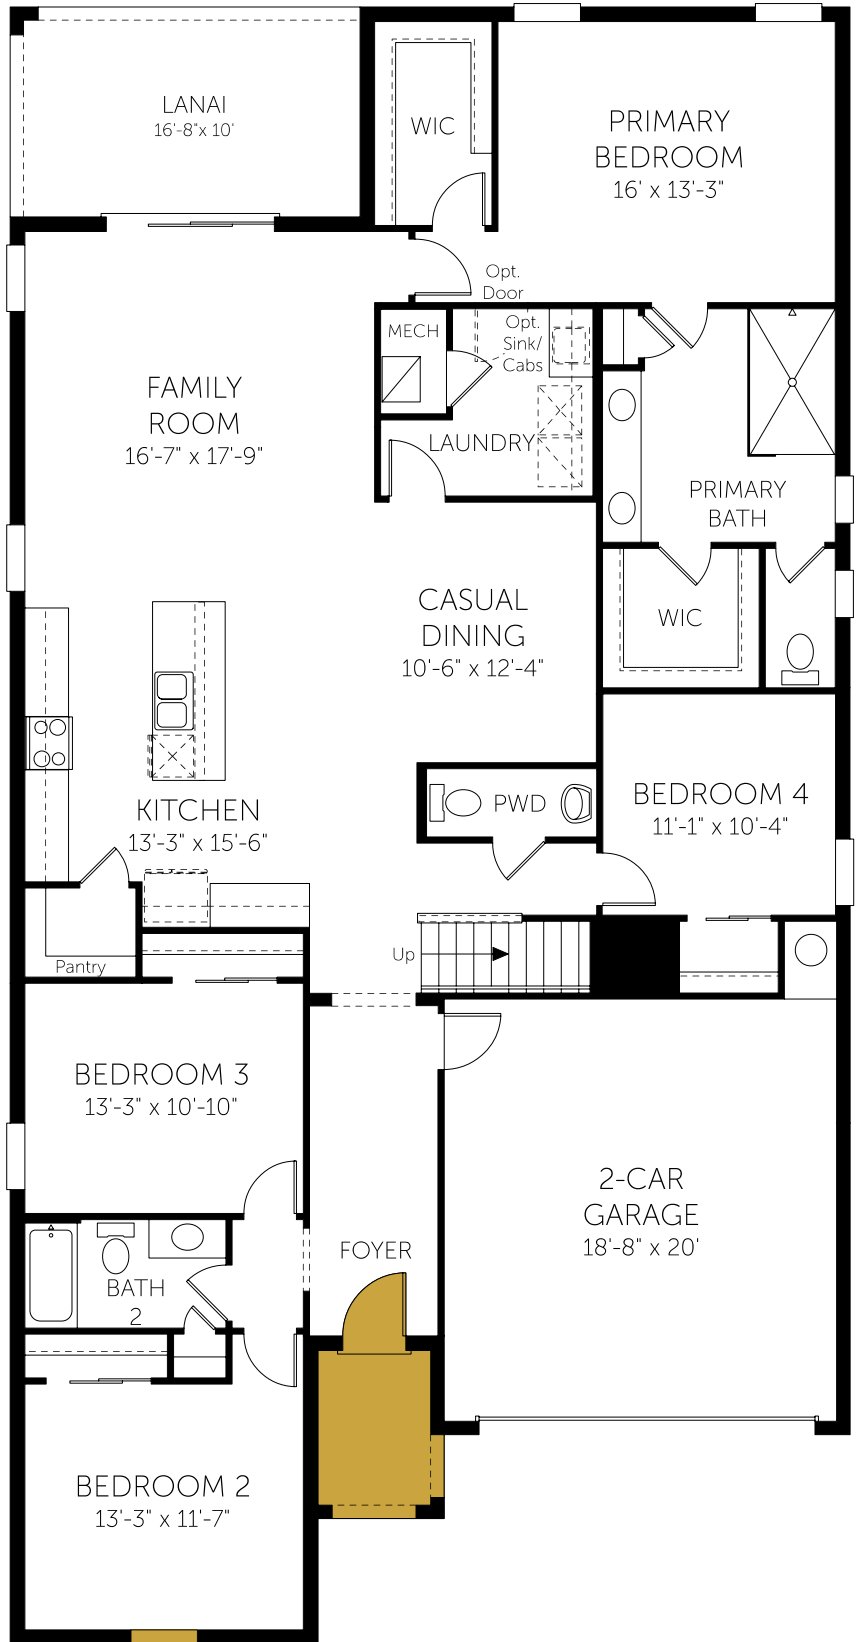

DREAM FINDERS HOMES

Ravenna II

First Floor

4 Beds

3 Full Baths | 1 Half Bath

3,326 Sq. Ft.

Selected Options:

Elevation A

DREAM FINDERS HOMES

Ravenna II

Second Floor

4 Beds

3 Full Baths | 1 Half Bath

3,326 Sq. Ft.

DREAMFINDERSHOMES.COM

Dream Finders Homes reserves the right to change elevations, specifications, materials and pricing without prior notice. Variations within the floor plans and elevations do exist. Square footage are approximate and will vary. Options may differ from what is shown per community, please contact a sales consultant for more information. © 2025 Dream Finders Homes CBC1257579 Revision: 5/8/2025