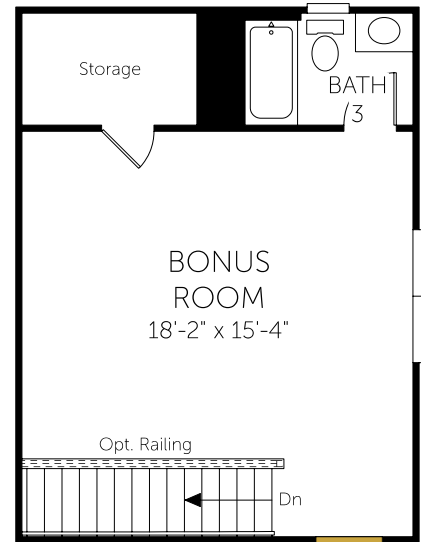

DREAM FINDERS HOMES

Ravenna II

First Floor

4 Beds

3 Full Baths | 1 Half Bath

3,326 Sq. Ft.

Selected Options:

Elevation A

DREAM FINDERS HOMES

Ravenna II

Second Floor

4 Beds

3 Full Baths | 1 Half Bath

3,326 Sq. Ft.

DREAMFINDERSHOMES.COM

Dream Finders Homes reserves the right to change elevations, specifications, materials and pricing without prior notice. Variations within the floor plans and elevations do exist. Square footage are approximate and will vary. Options may differ from what is shown per community, please contact a sales consultant for more information. © 2025 Dream Finders Homes CBC1257579 Revision: 5/8/2025