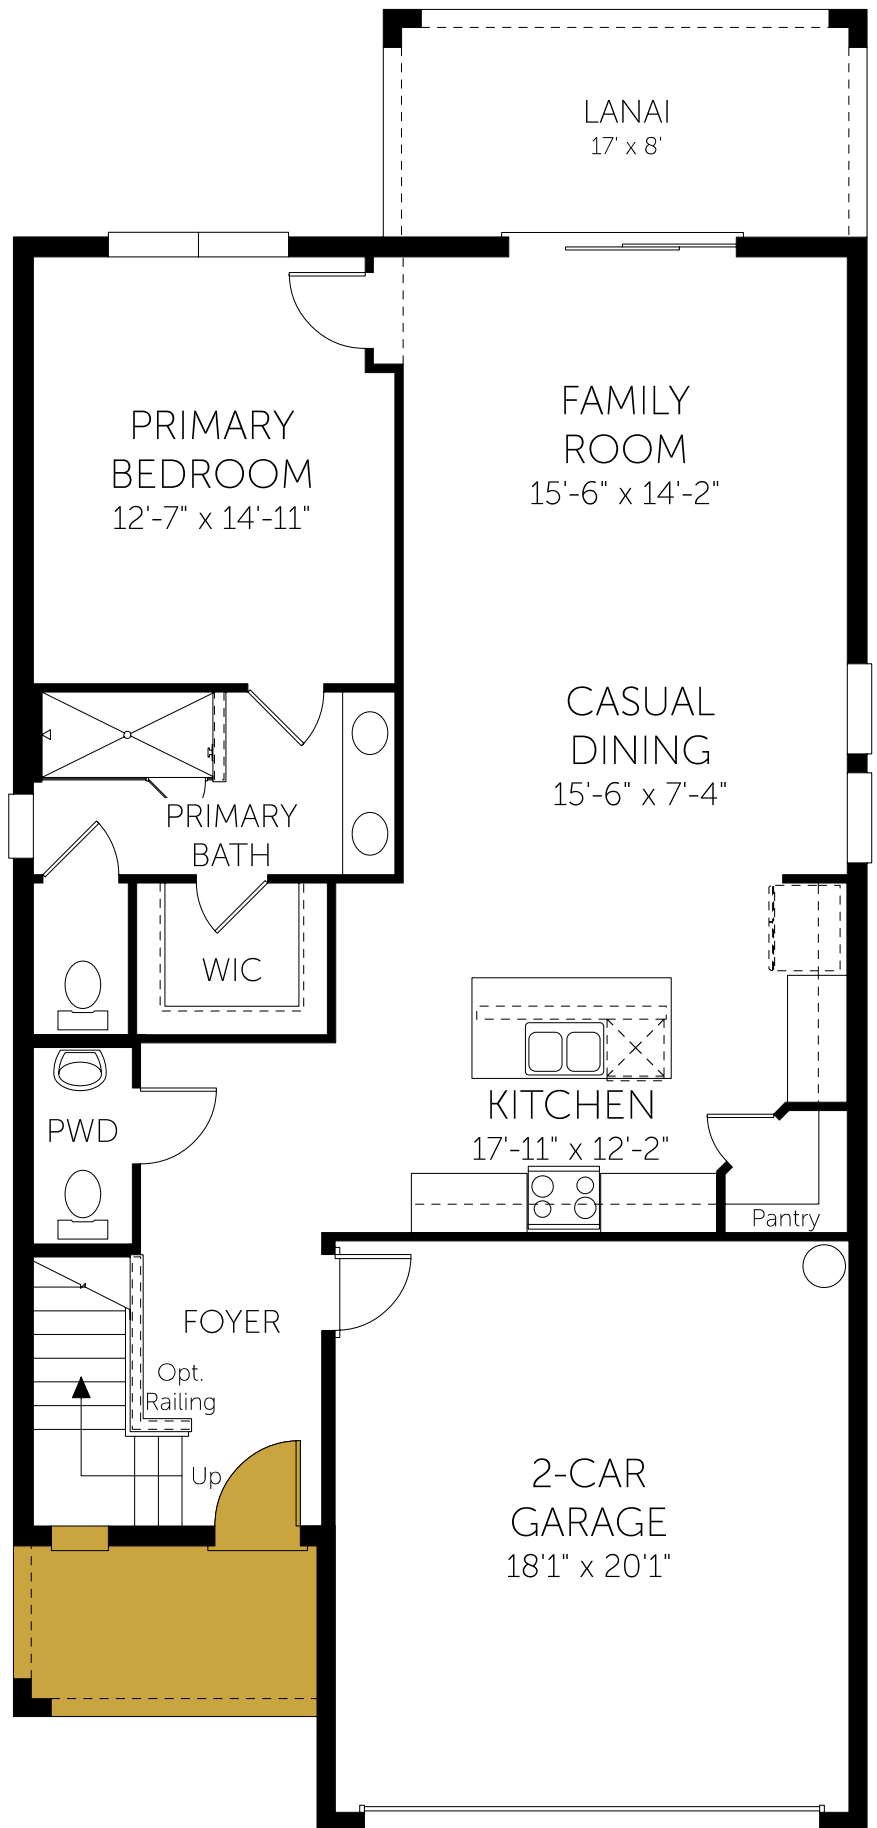

DREAM FINDERS HOMES

Salerno

First Floor

4 Beds

2 Full Baths | 1 Half Bath

2,596 Sq. Ft.

Selected Options:

Elevation A

DREAM FINDERS HOMES

Salerno

Second Floor

4 Beds

2 Full Baths | 1 Half Bath

2,596 Sq. Ft.

No Options Selected

DREAMFINDERSHOMES.COM