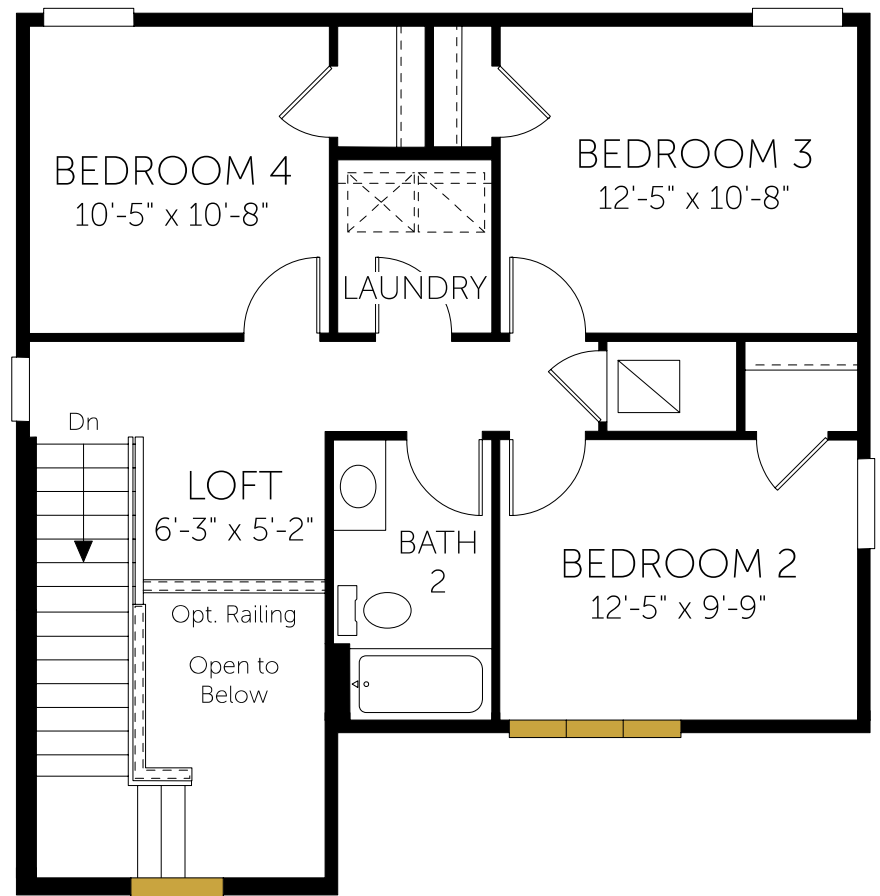

DREAM FINDERS HOMES

Salerno

First Floor

4 Beds

2 Full Baths | 1 Half Bath

2,596 Sq. Ft.

Selected Options:

Elevation A

DREAM FINDERS HOMES

Salerno

Second Floor

4 Beds

2 Full Baths | 1 Half Bath

2,596 Sq. Ft.

No Options Selected

DREAMFINDERSHOMES.COM