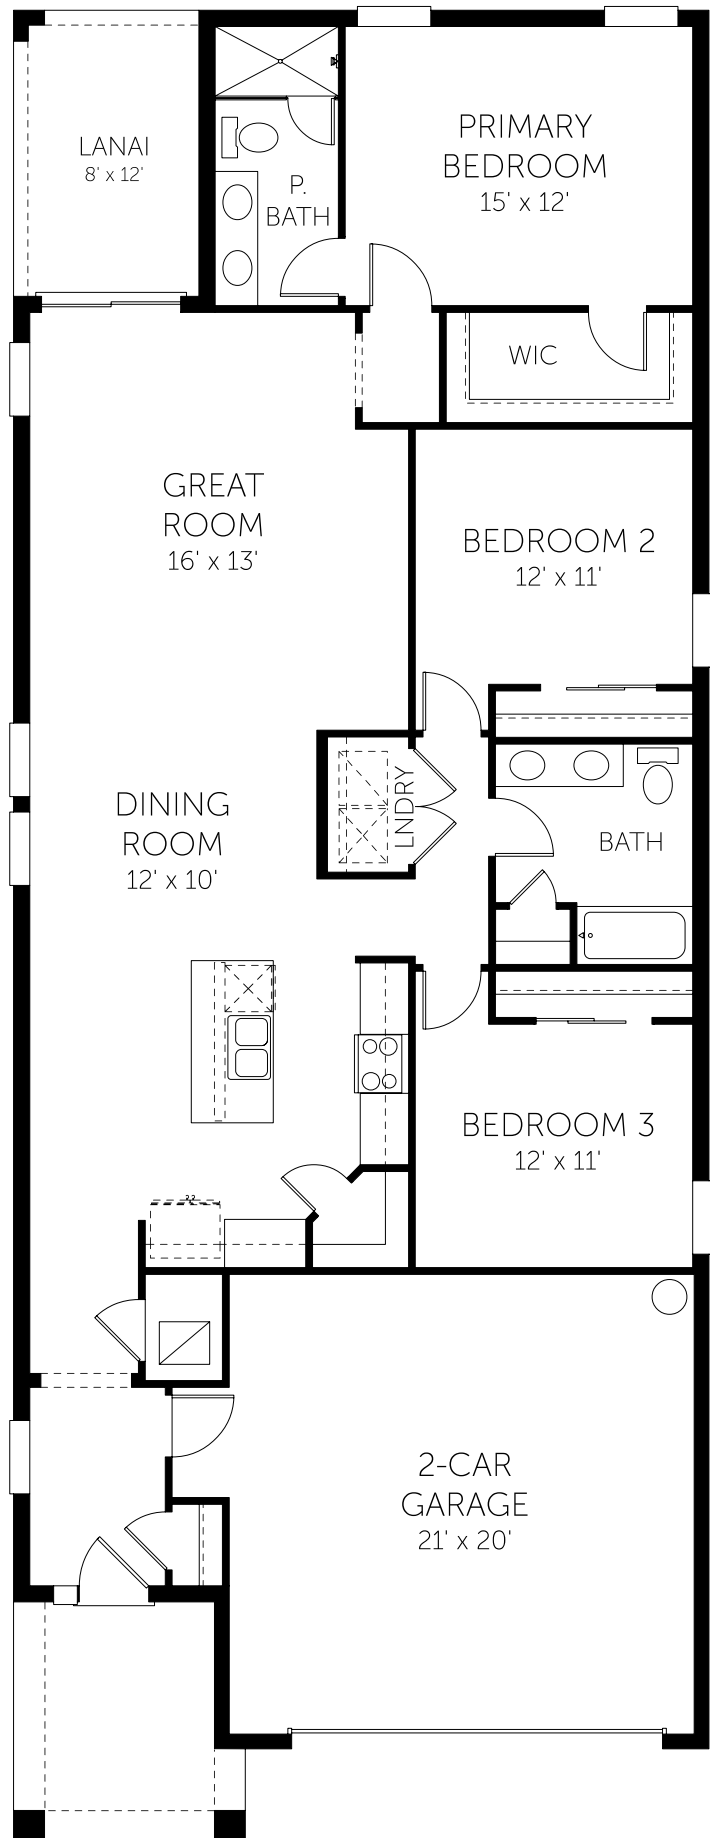

DREAM FINDERS HOMES

Turin

First Floor

3 Beds

2 Full Baths

1,657 Sq. Ft.

No Options Selected

DREAMFINDERSHOMES.COM