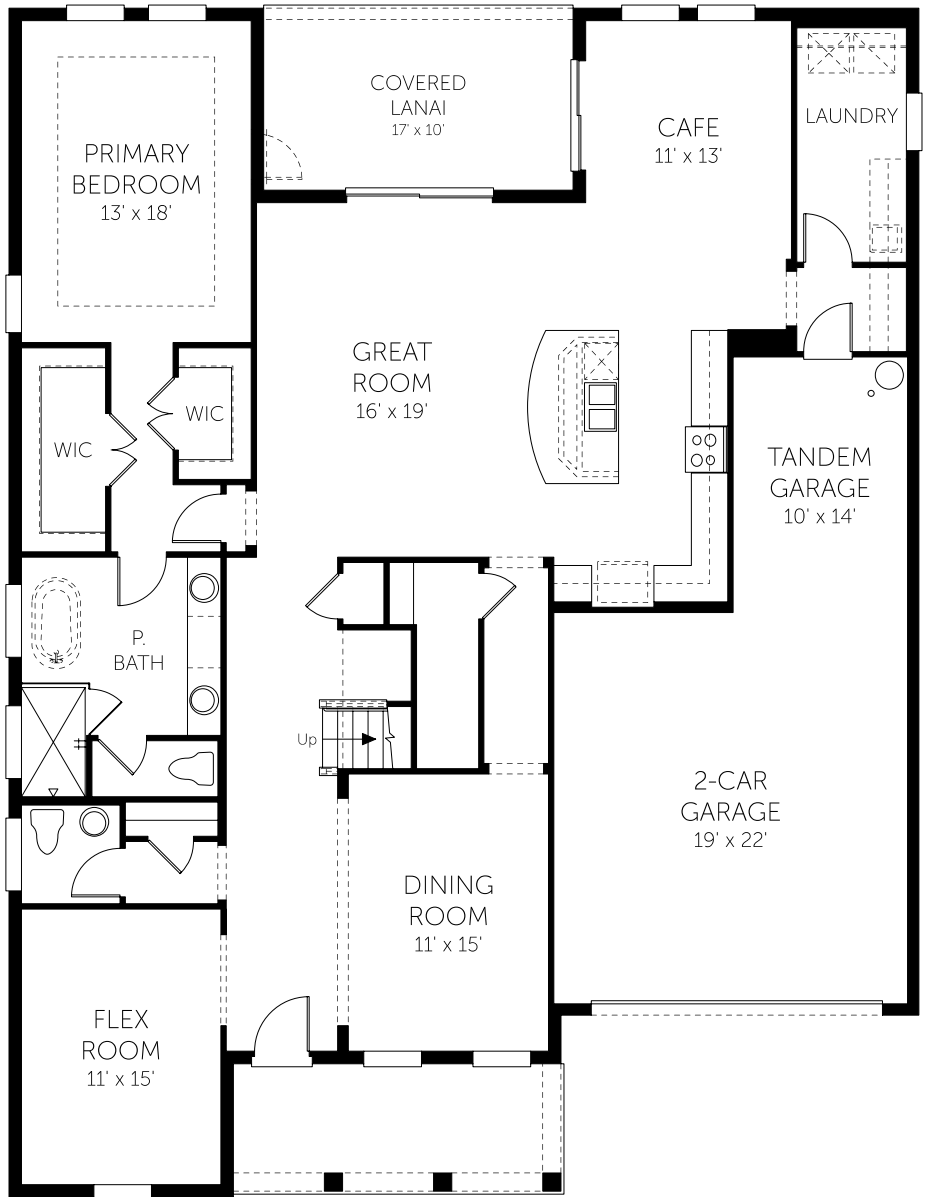

DREAM FINDERS HOMES

Ellington

First Floor

5 Beds

3 Full Baths | 1 Half Bath

3,550 Sq. Ft.

No Options Selected

DREAMFINDERSHOMES.COM

DREAM FINDERS HOMES

Ellington

Second Floor

5 Beds

3 Full Baths | 1 Half Bath

3,550 Sq. Ft.