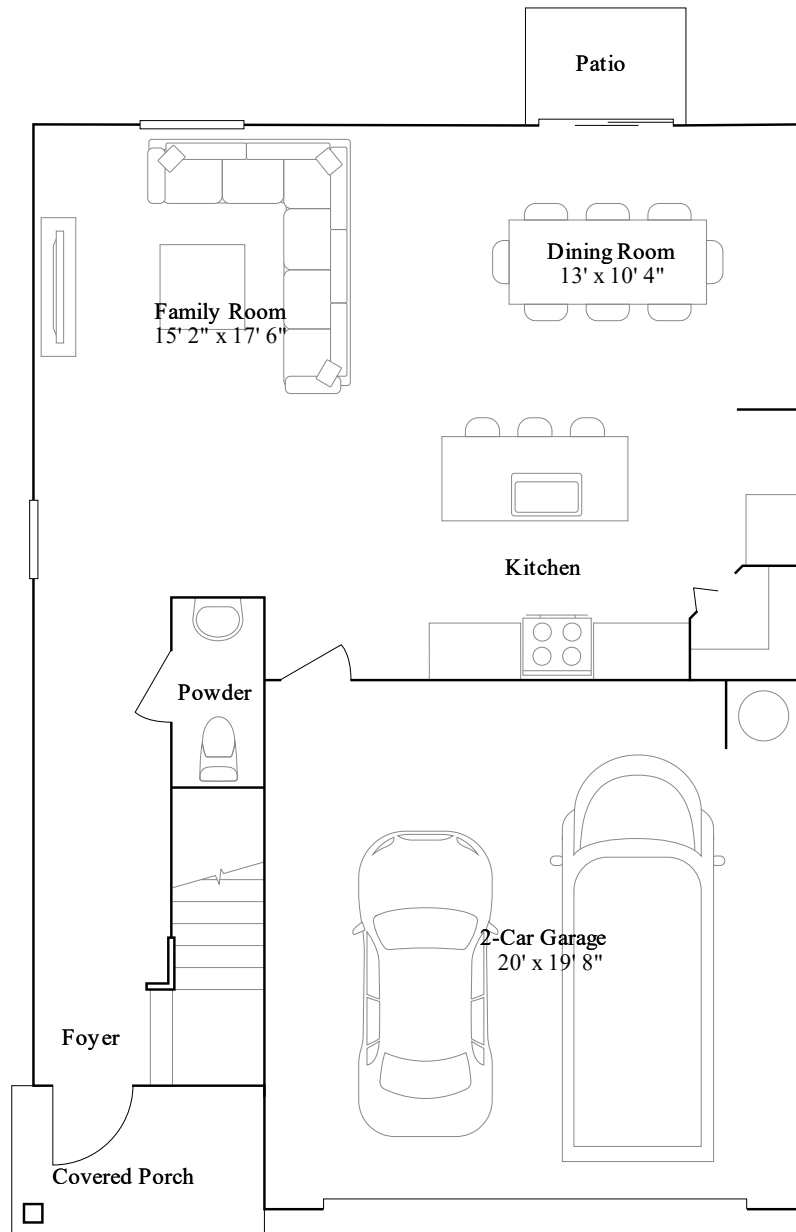

Columbus

4 bd · 2 ba · 1 half ba · 1,874 ft²

Starting from \$330,999

(Prices as of March 19, 2026. All subject to change.)

1st Floor

Columbus

4 bd · 2 ba · 1 half ba · 1,874 ft²

Starting from \$330,999

(Prices as of March 19, 2026. All subject to change.)

2nd Floor