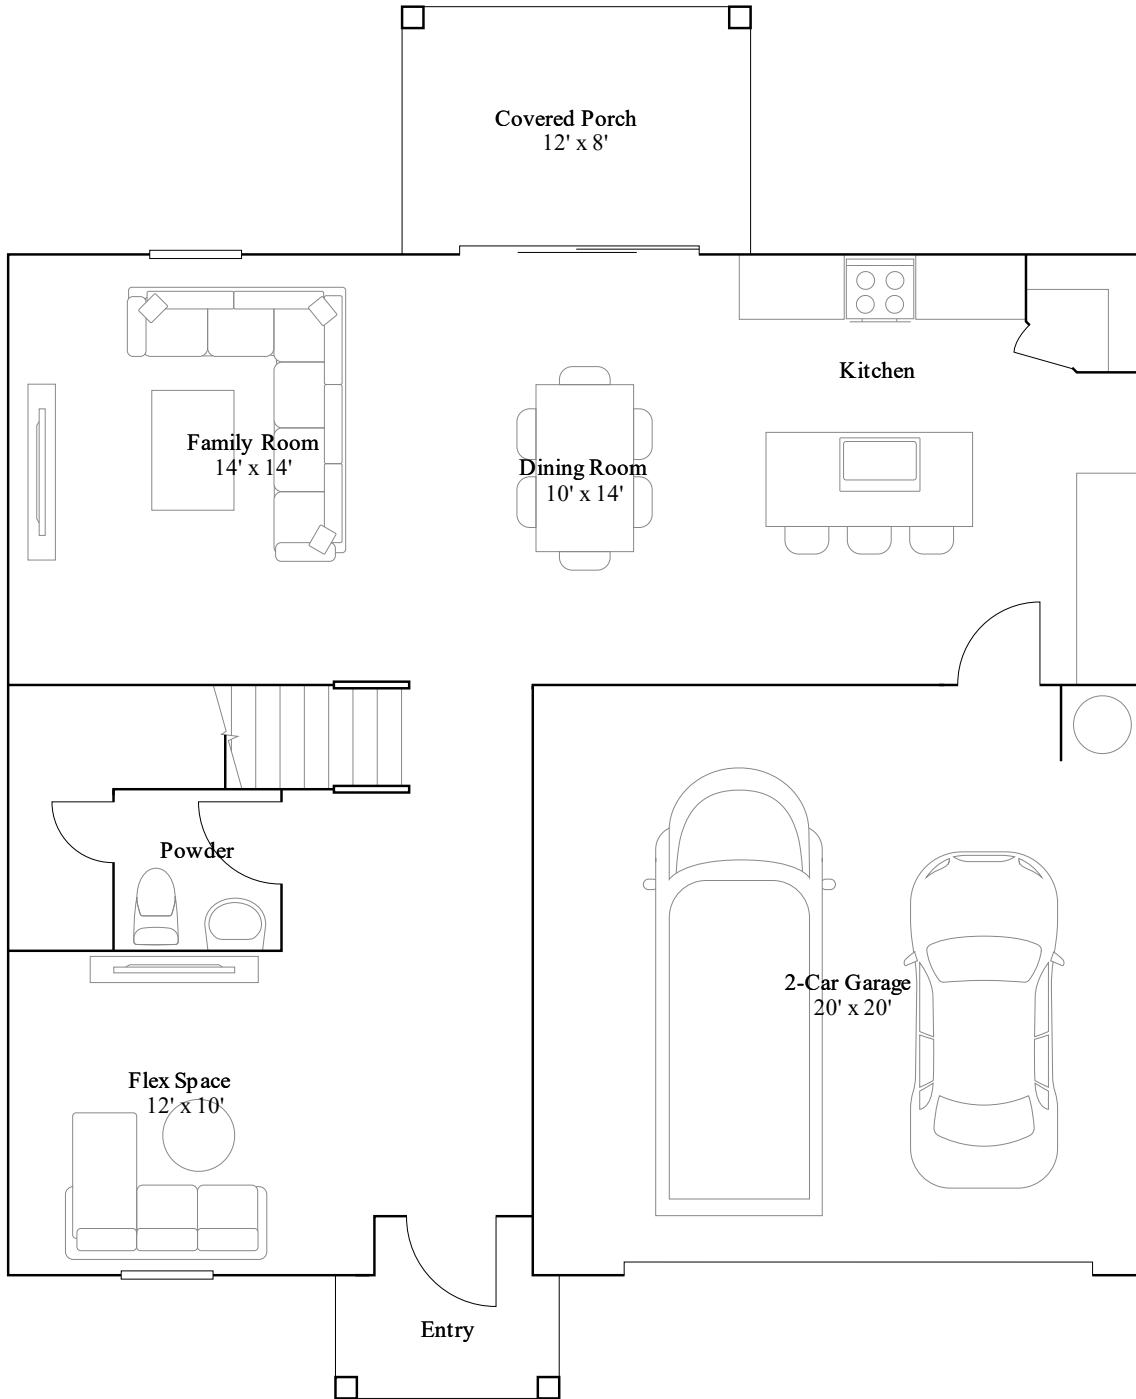

Hubble

4 bd · 2 ba · 1 half ba · 2,370 ft²

Starting from \$390,999

(Prices as of March 19, 2026. All subject to change.)

1st Floor

Hubble

4 bd · 2 ba · 1 half ba · 2,370 ft²

Starting from \$390,999

(Prices as of March 19, 2026. All subject to change.)

2nd Floor