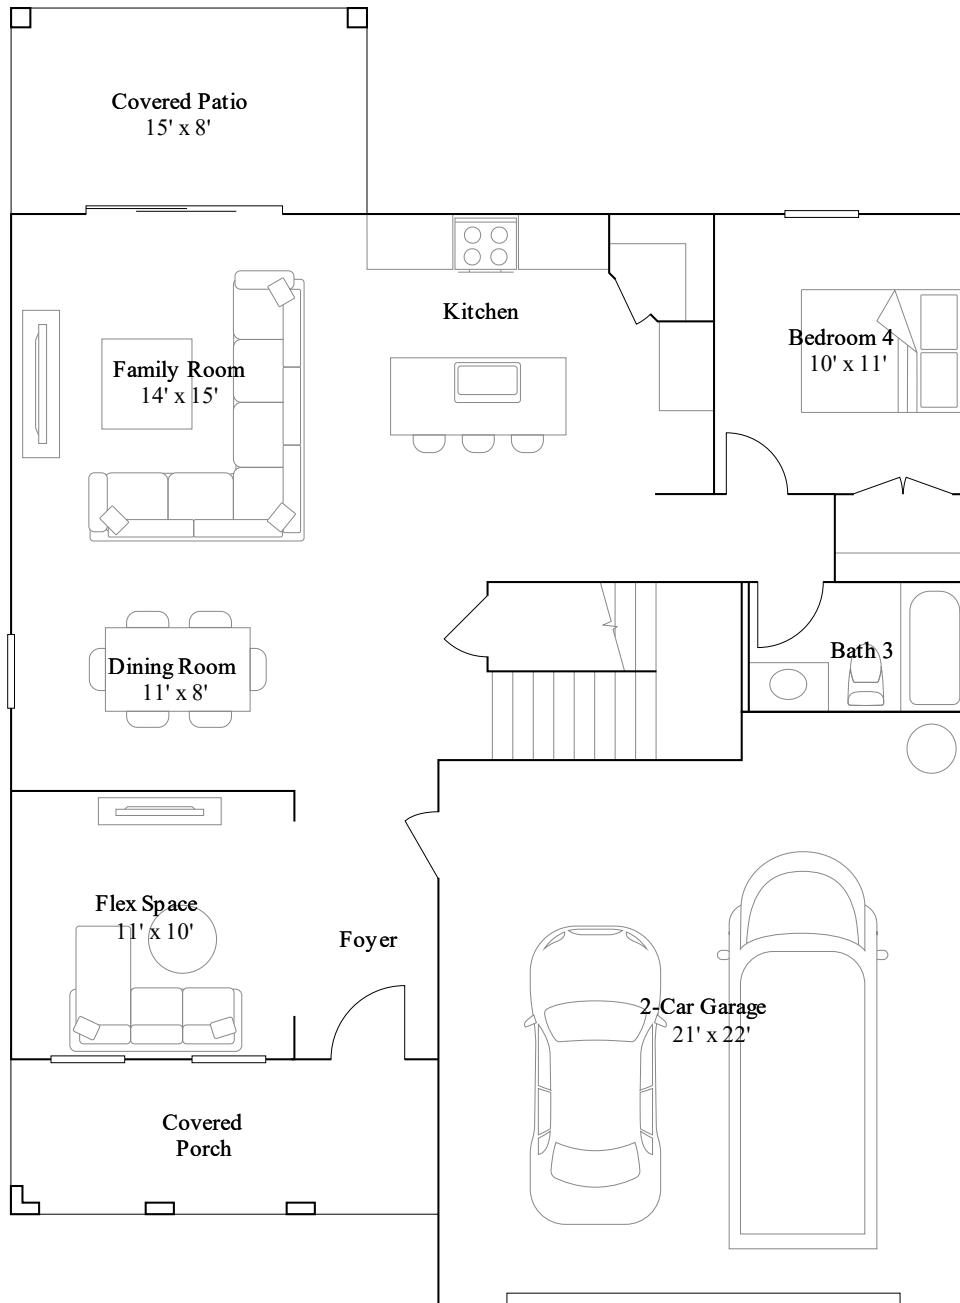

Pauling

4 bd · 3 ba · 2,391 ft²

Starting from \$400,999

(Prices as of March 19, 2026. All subject to change.)

1st Floor

Pauling

4 bd · 3 ba · 2,391 ft²

Starting from \$400,999

(Prices as of March 19, 2026. All subject to change.)

2nd Floor