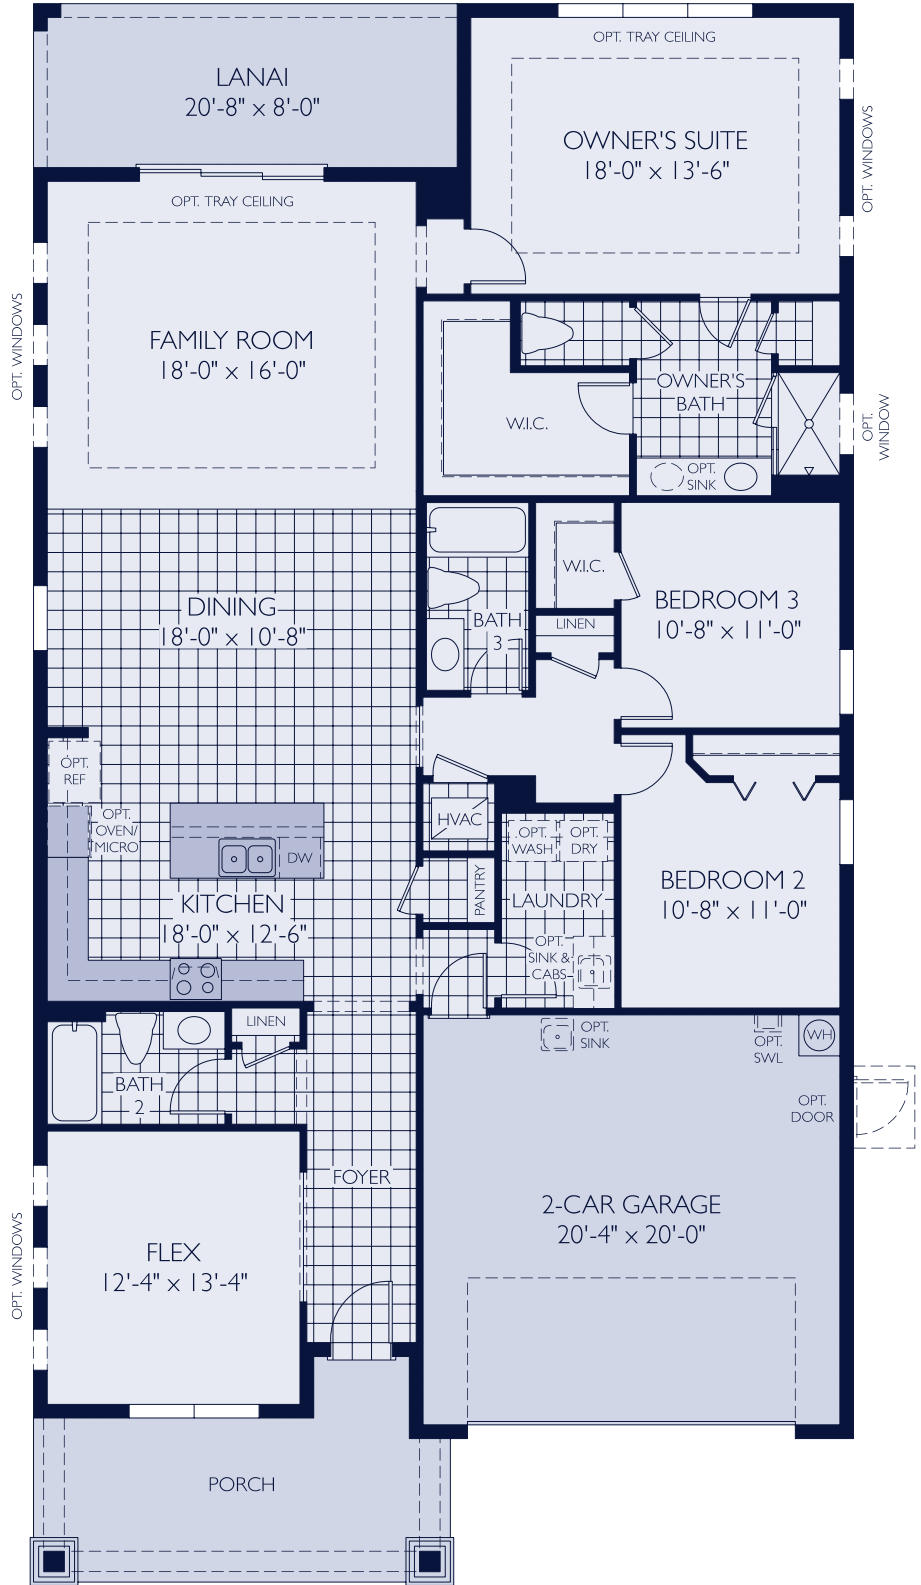

Solana II

First Floor
3 Beds
3 Full Baths
2 Car Garage
2,166 Sq. Ft.

Unselected Options:

- Study
- Parcel Drop
- Roman Shower
- Bedroom 4
- 12' Sliding Glass Door
- 2' Garage Extension
- Bath 2 Shower
- Bath 3 Shower

Solana II

3 Beds
3 Full Baths
2,166 Sq. Ft.

Elevation Craftsman

Elevation Coastal

Elevation Farmhouse